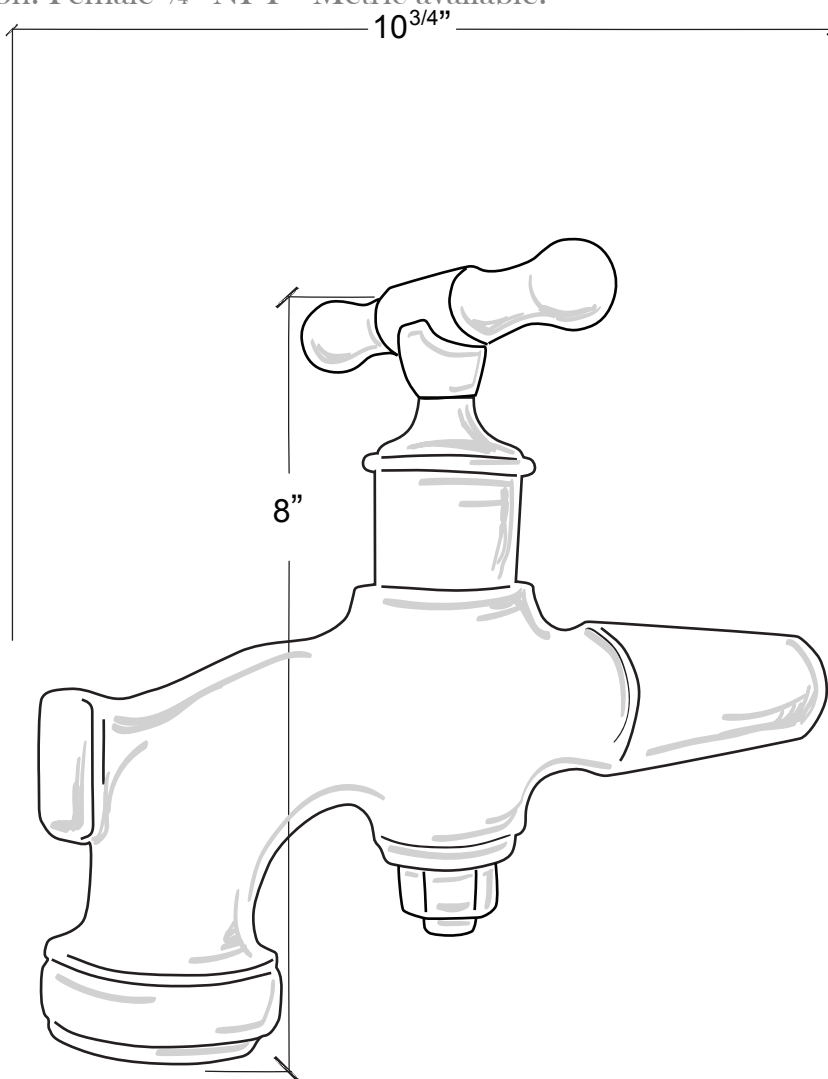

CHEVERNY

Custom Cheverny Wall Mount Fountain Spout

Ref #: 99006703

Decorative (Fixed) Handle

Connection: Female $\frac{3}{4}$ " NPT Metric available.

Copyright © Compas 2020 [www.compass\(ONE\).com](http://www.compass(ONE).com)