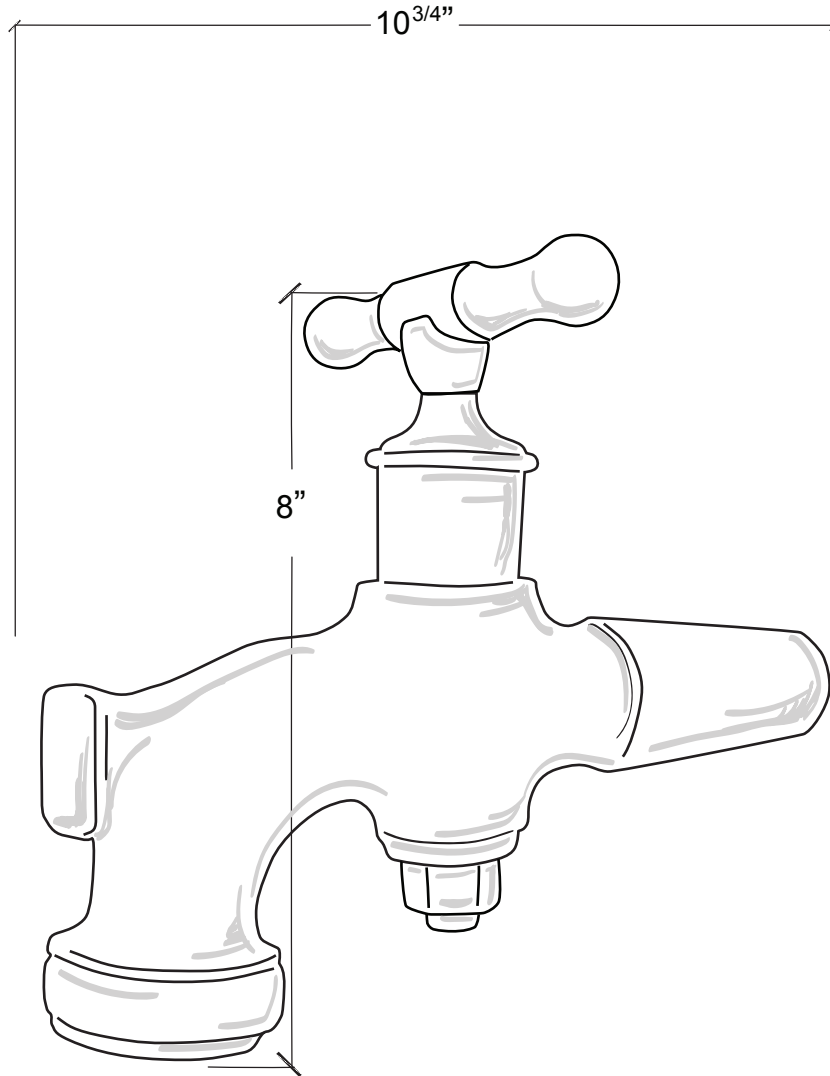

# CHEVERNY

Custom Cheverny Wall Mounted Spout

Montage mural - Bec verseur "Cheverny" customisé

Ref #: 99006703

Decorative (Fixed) Handle

Connection: Female  $\frac{3}{4}$ " NPT Metric available.

Copyright © Compas 2020 [www.compasstone.com](http://www.compasstone.com)