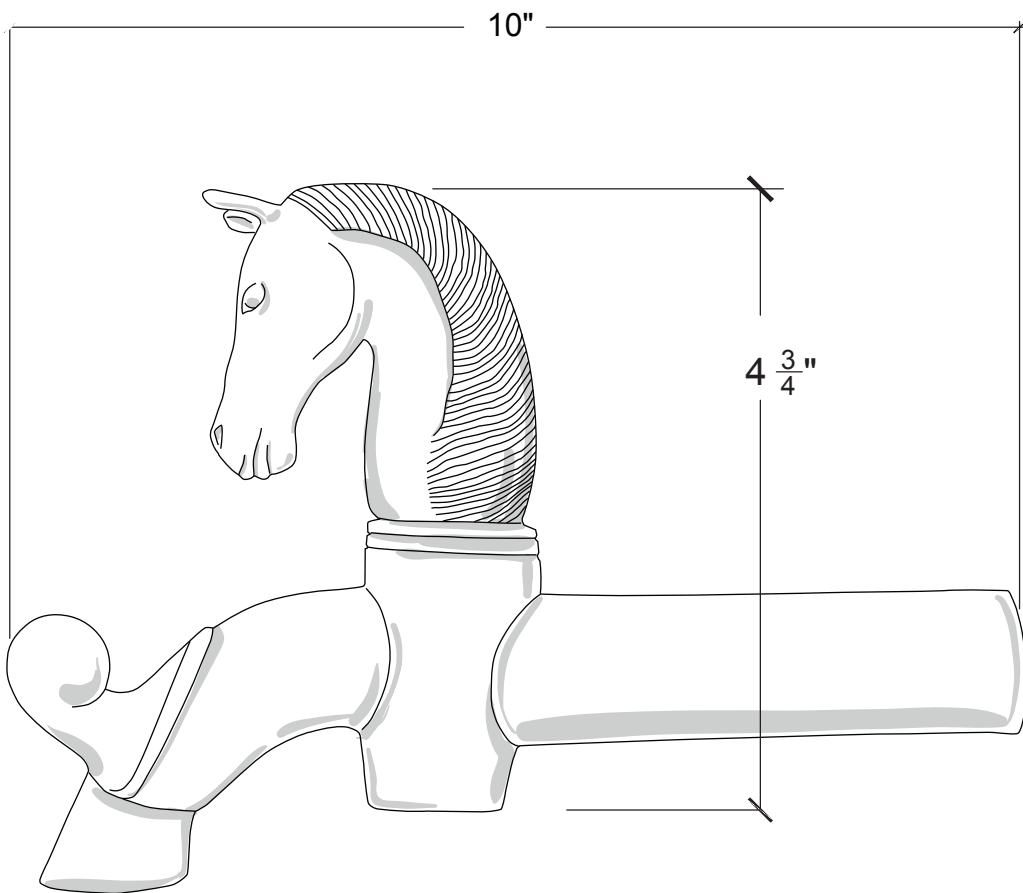

## CHEVAL

Custom Cheval Wall Mount Spout

Ref #: 99006704

Connection: Female  $\frac{3}{4}$ " NPT Metric available.

Copyright © Compas 2020 [www.compass\(inc\).com](http://www.compass(inc).com)