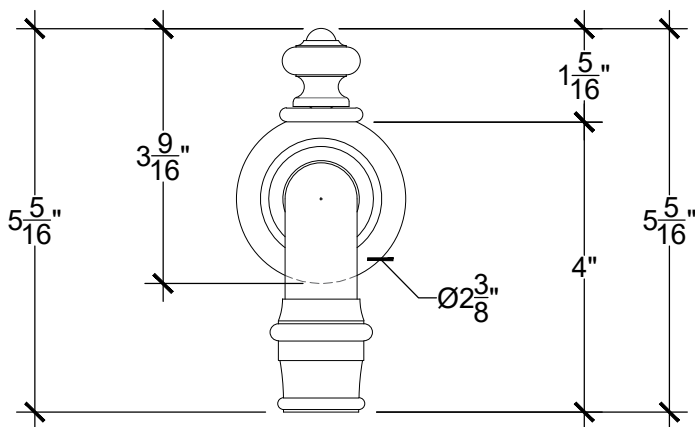

CELINE

Wall mounted spout _ F - 3/4" NPT
Bec lavabo mural - EA195 - F - 3/4" NPT
Ref # 02106270 - ELE

Copyright © Compas 2010 www.compasstone.com