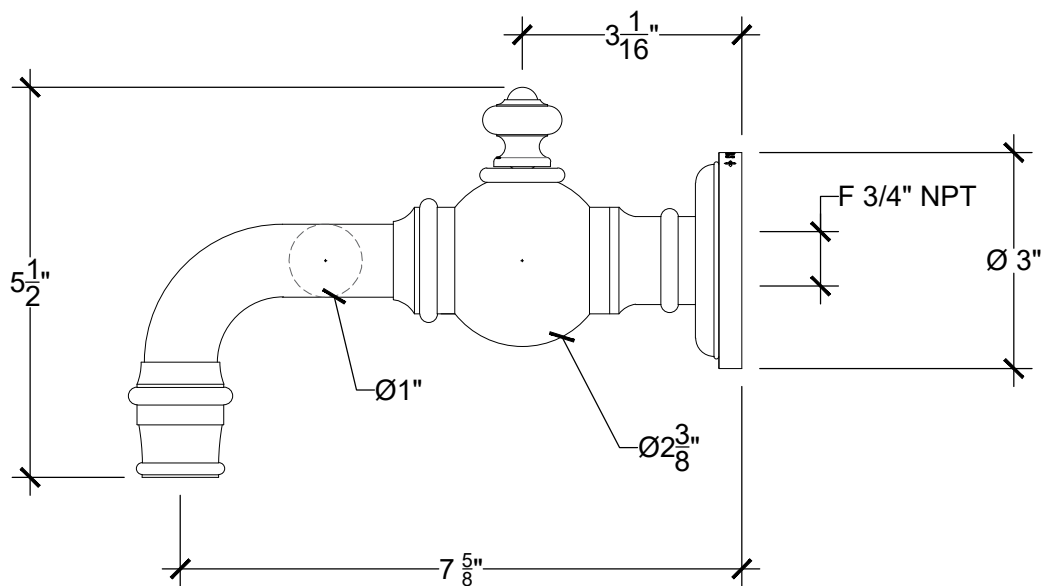

CELINE

Wall mounted spout _ F - 3/4" NPT
Bec lavabo mural - EA195 - F - 3/4" NPT
Ref # 02106270 - ELE

Copyright © Compas 2010 www.compasstone.com