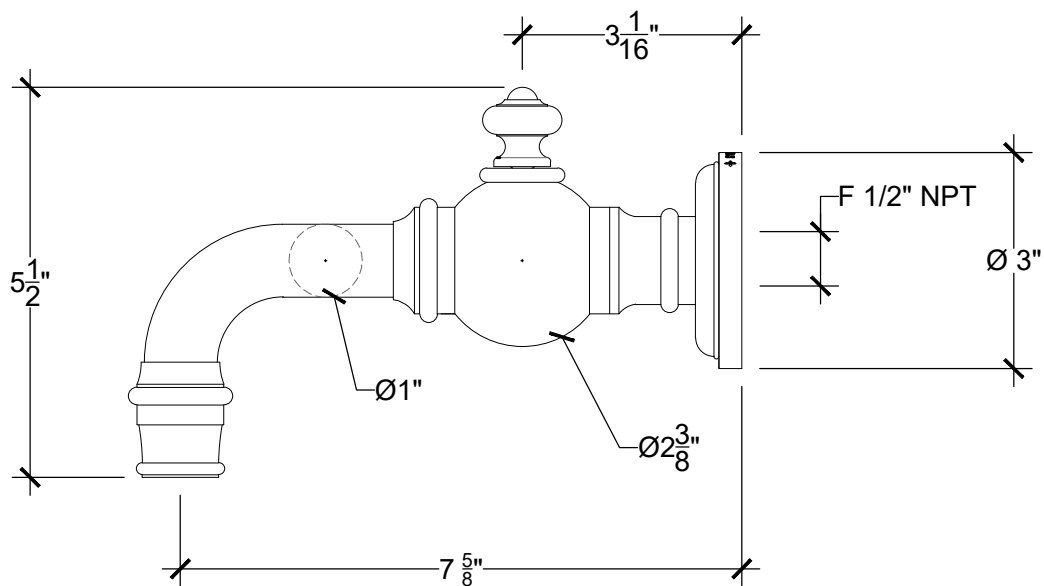

CELINE

Wall mounted spout _ F - 1/2" NPT
Bec lavabo mural - EA195 - F - 1/2" NPT
Style # 02106102 - ELEG

Copyright © Compas 2010 www.compasstone.com