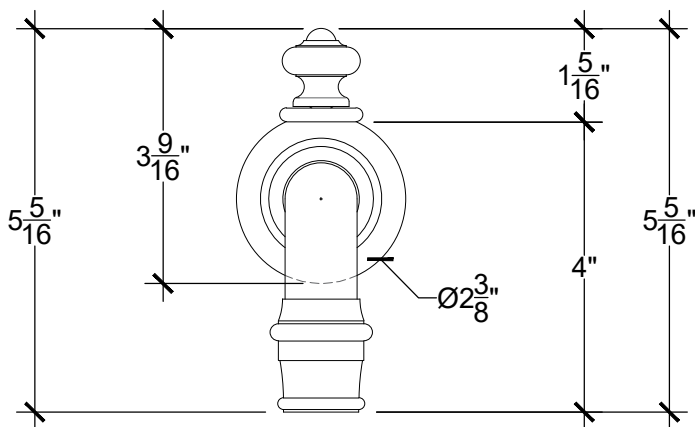

CELINE

Wall mounted spout _ F - 1/2" NPT
Bec lavabo mural - EA195 - F - 1/2" NPT
Style # 02106102 - ELEG

Copyright © Compas 2010 www.compasstone.com