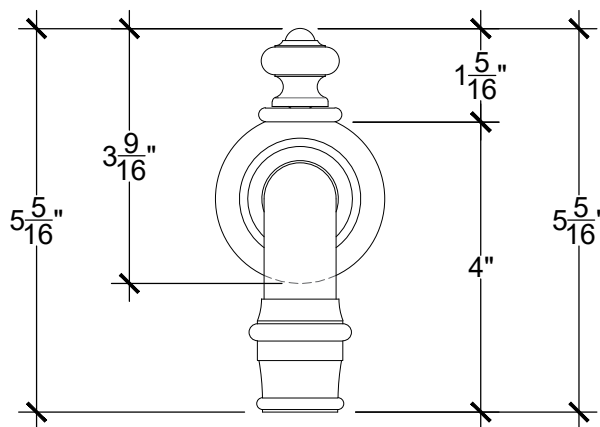

CELINE

Wall Mounted Celine Spout _ F 3/4" NPT
Bec lavobo mural, EA 240
Ref # 2106270-ELEG

Copyright © Compas 2010 www.compasstone.com