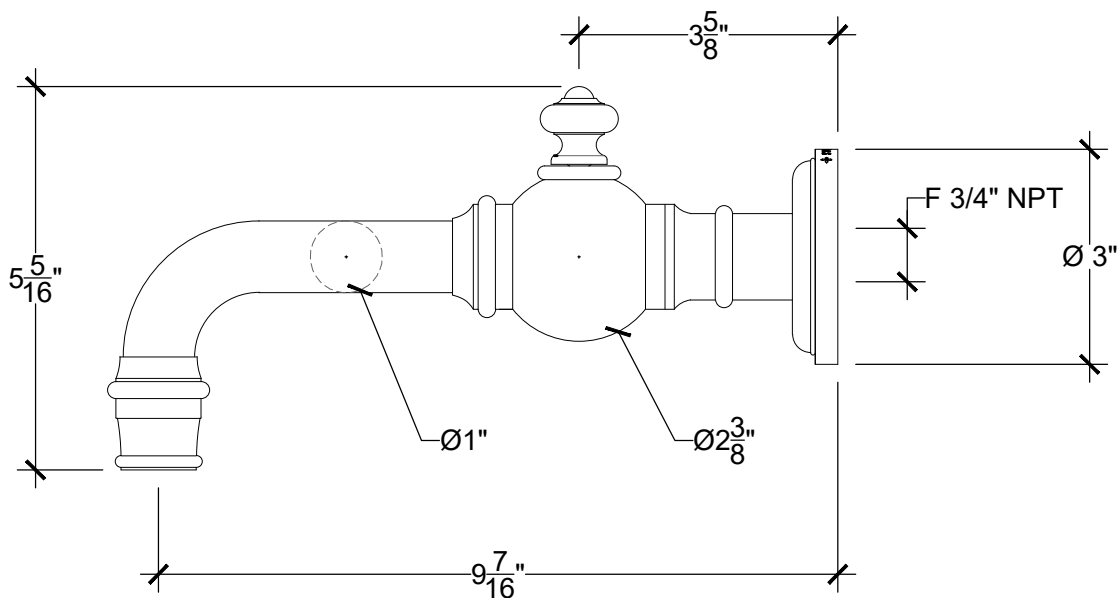

CELINE

Wall Mounted Celine Spout _ F 3/4" NPT
Bec lavobo mural, EA 240
Ref # 2106270-ELEG

Copyright © Compas 2010 www.compasstone.com