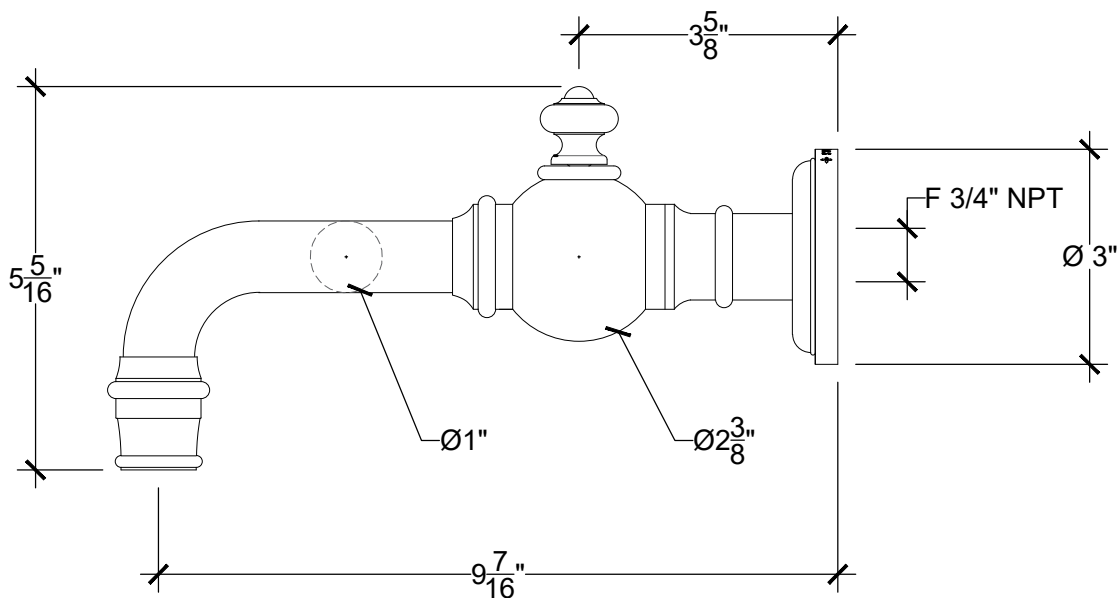

CELINE

Wall Mounted Celine tub Spout - 3/4" NPT
Montage mural - Bec verseur Celine pour baignoire - 3/4" NPT
Ref # 02106270-ELEG

Copyright © Compas 2010 www.compasstone.com

 COMPAS™