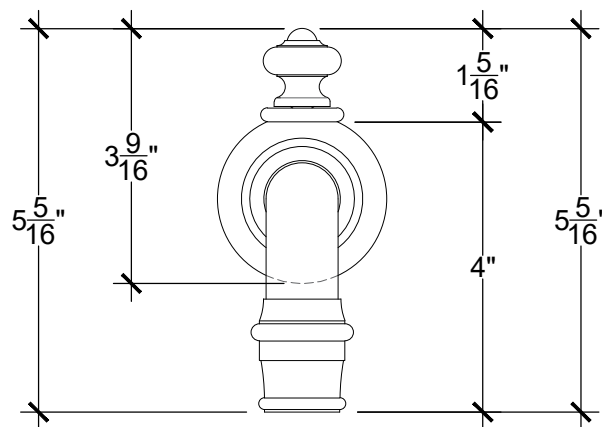

CELINE

Wall Mounted Celine tub Spout - 3/4" NPT
Montage mural - Bec verseur Celine pour baignoire - 3/4" NPT
Ref # 02106270-ELEG

Copyright © Compas 2010 www.compasstone.com

 COMPAS™