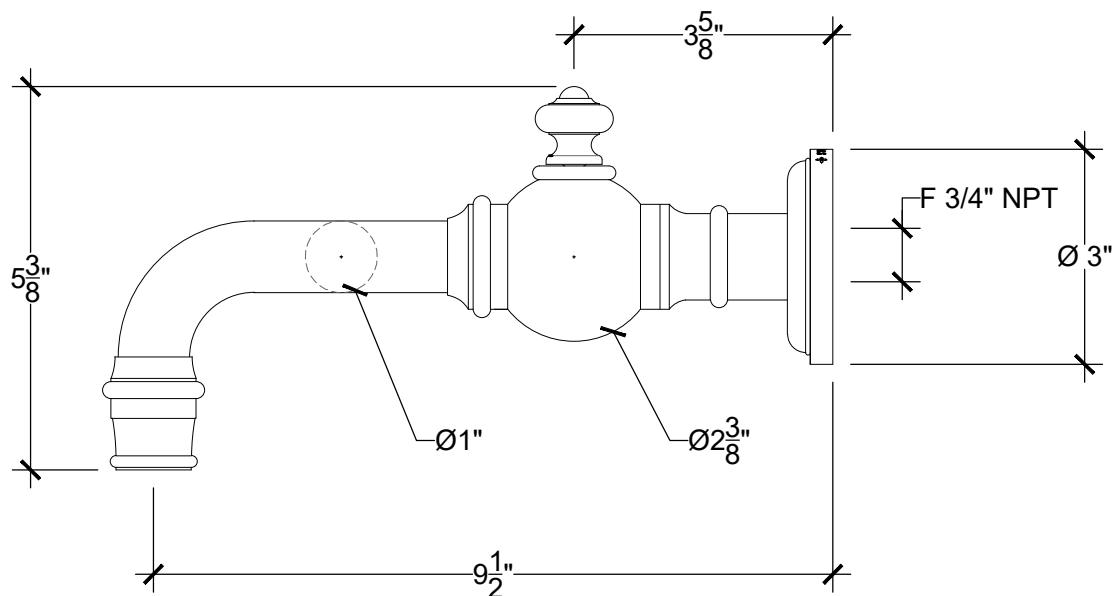

# CELINE "L"

Wall Mounted Celine Long Spout \_ F 3/4" NPT

Bec lavabo mural, EA 240 - F 3/4" NPT

Ref # 02106270 - ELE240

Copyright © Compas 2010 www.compasstone.com

 COMPAS™