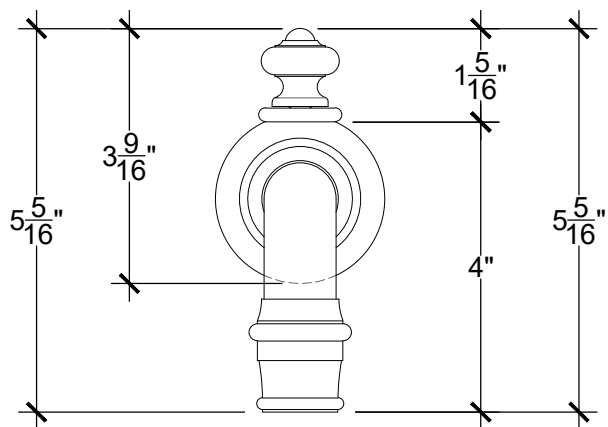

# CELINE "L"

Wall Mounted Celine Long Spout \_ F 3/4" NPT

Bec lavabo mural, EA 240 - F 3/4" NPT

Ref # 02106270 - ELE240

Copyright © Compas 2010 www.compasstone.com

 COMPAS™