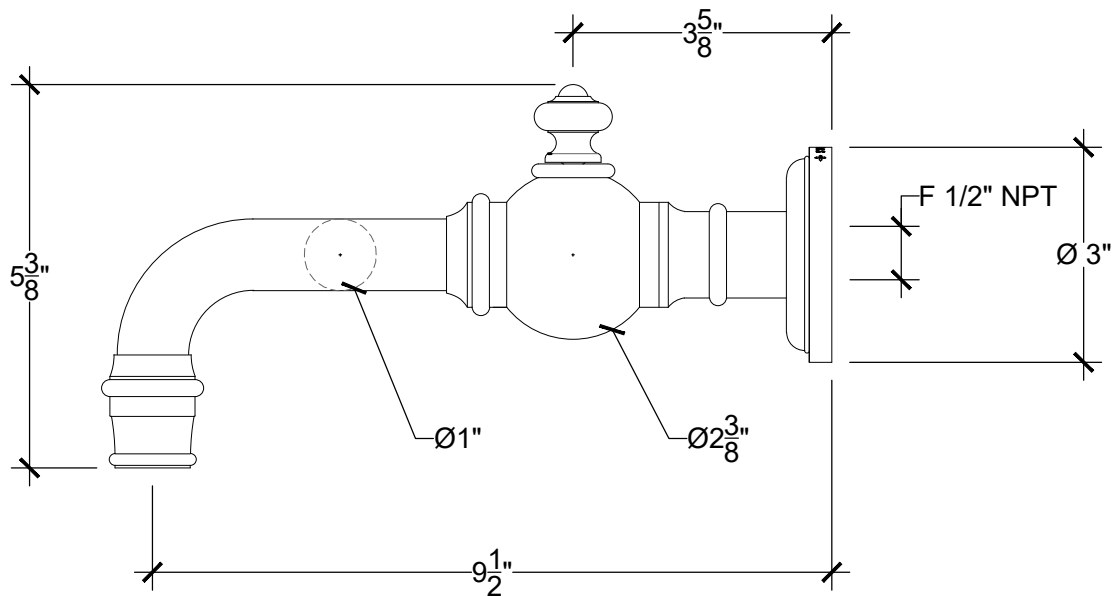

CELINE "L"

Wall Mounted Celine Long Spout _ F 1/2" NPT

Bec lavabo mural, EA 240 _ F - 1/2" NPT

Ref # 02106102 - ELE240

Copyright © Compas 2010 www.compasstone.com