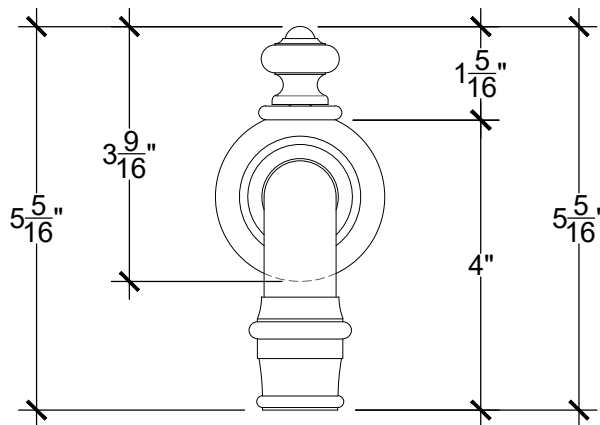

CELINE "L"

Wall Mounted Celine Long Spout _ F 1/2" NPT

Bec lavabo mural, EA 240 _ F - 1/2" NPT

Ref # 02106102 - ELE240

Copyright © Compas 2010 www.compasstone.com