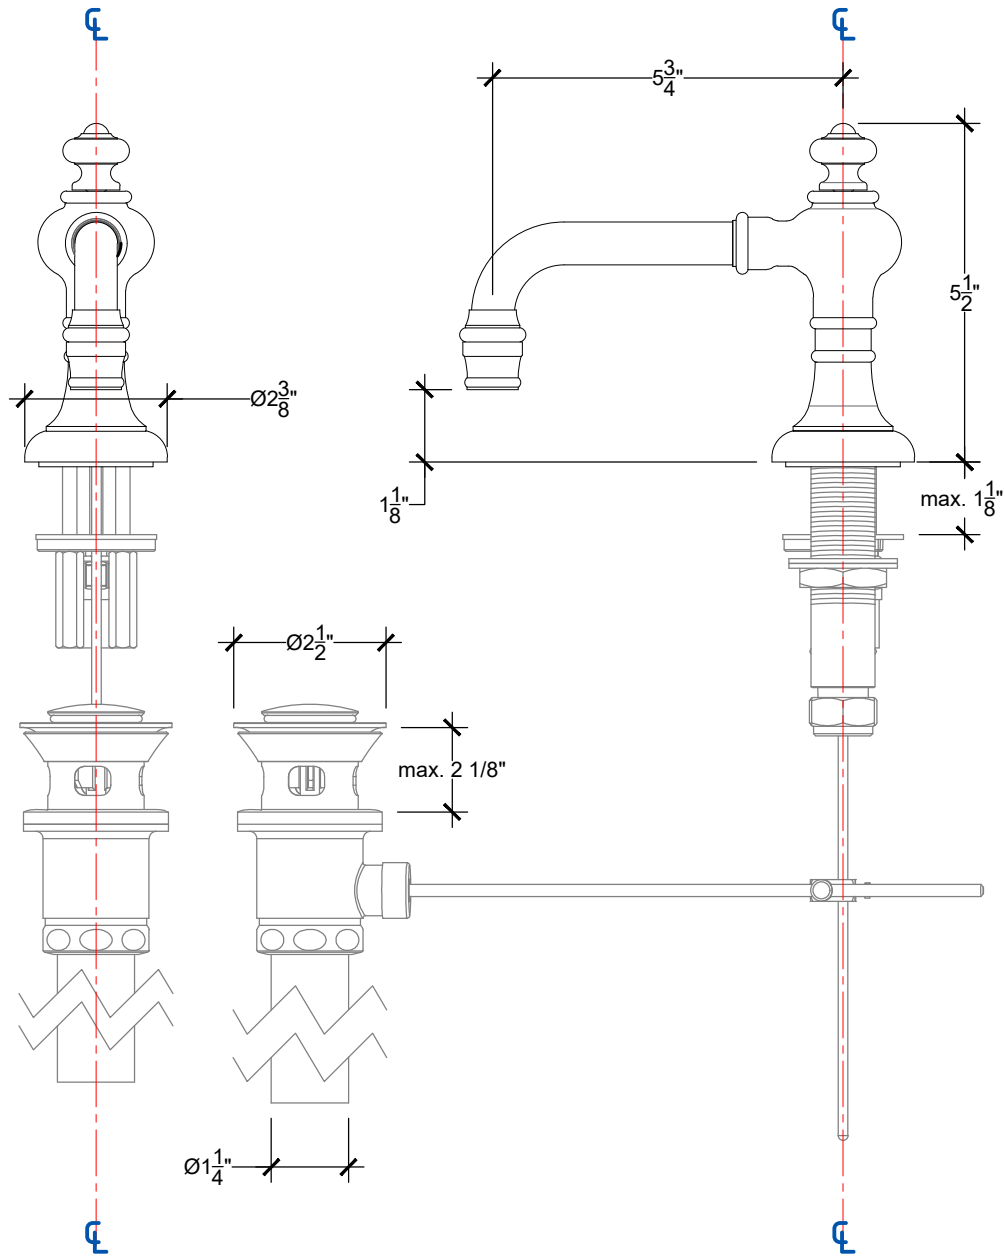

# CELINE 1/2"

Deck mounted spout with pop-up and drain 1/2" NPT  
Ref # 6006109

Copyright Compas 2010 www.compassstone.com

 COMPAS™

REVISED 03-17-2022