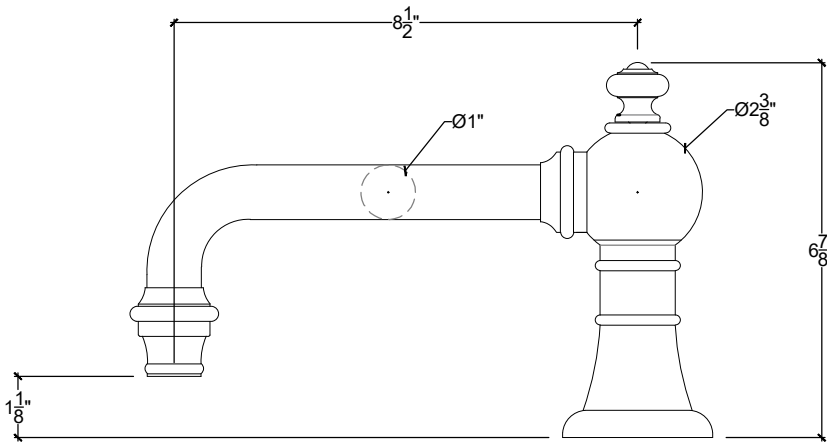

CELINE

Celine Deck Mount Tub Spout - Elegance - $\frac{3}{4}$ " NPT

Bec sure gorge pour bain - $\frac{3}{4}$ " NPT

Style # 6006204

Copyright Compas 2010 www.compasstone.com