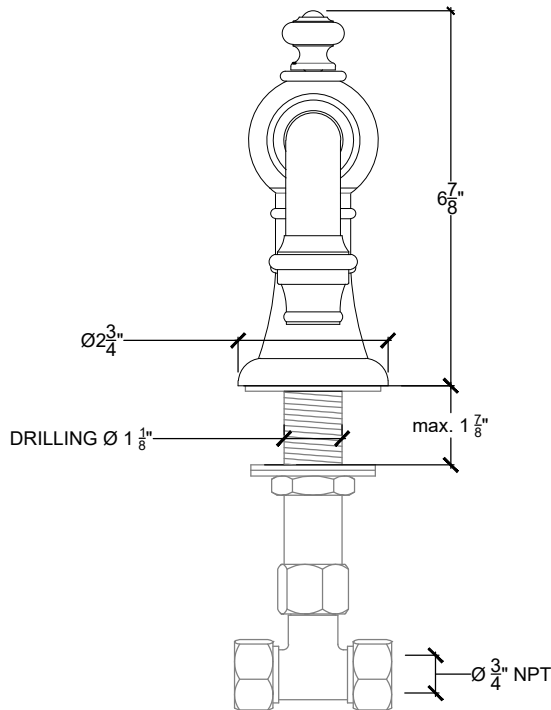

CELINE

Celine Deck Mount Tub Spout - Elegance - $\frac{3}{4}$ " NPT

Bec sure gorge pour bain - $\frac{3}{4}$ " NPT

Style # 6006204

Copyright Compas 2010 www.compasstone.com