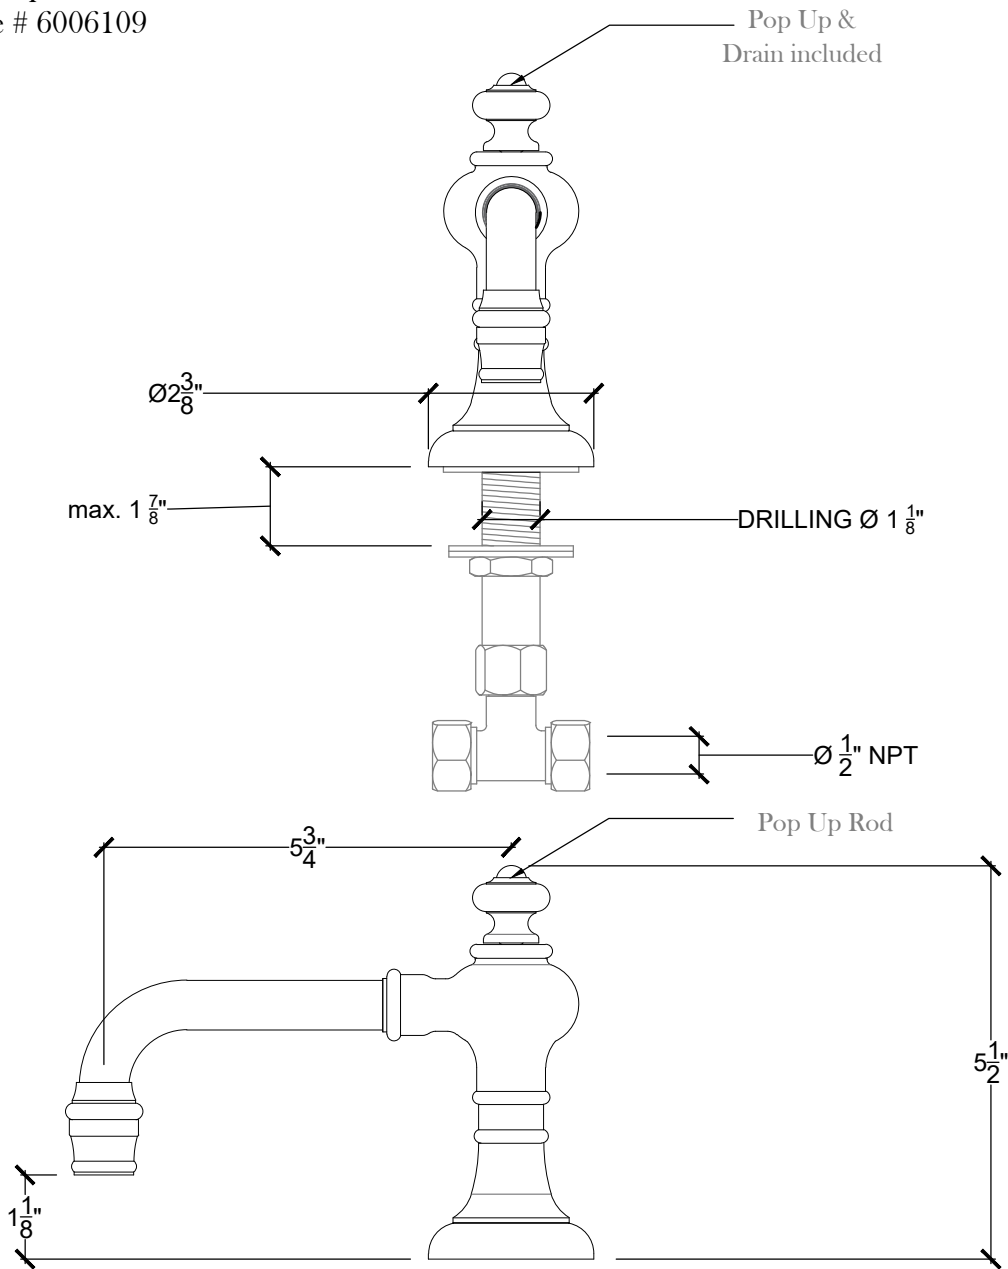

# CELINE

Celine Deck Mount Spout Vanity - Elegance -  $\frac{1}{2}$ " NPT  
Pop Up Drain Included  
Style # 6006109

Copyright Compas 2010 www.compasstone.com

 COMPAS™