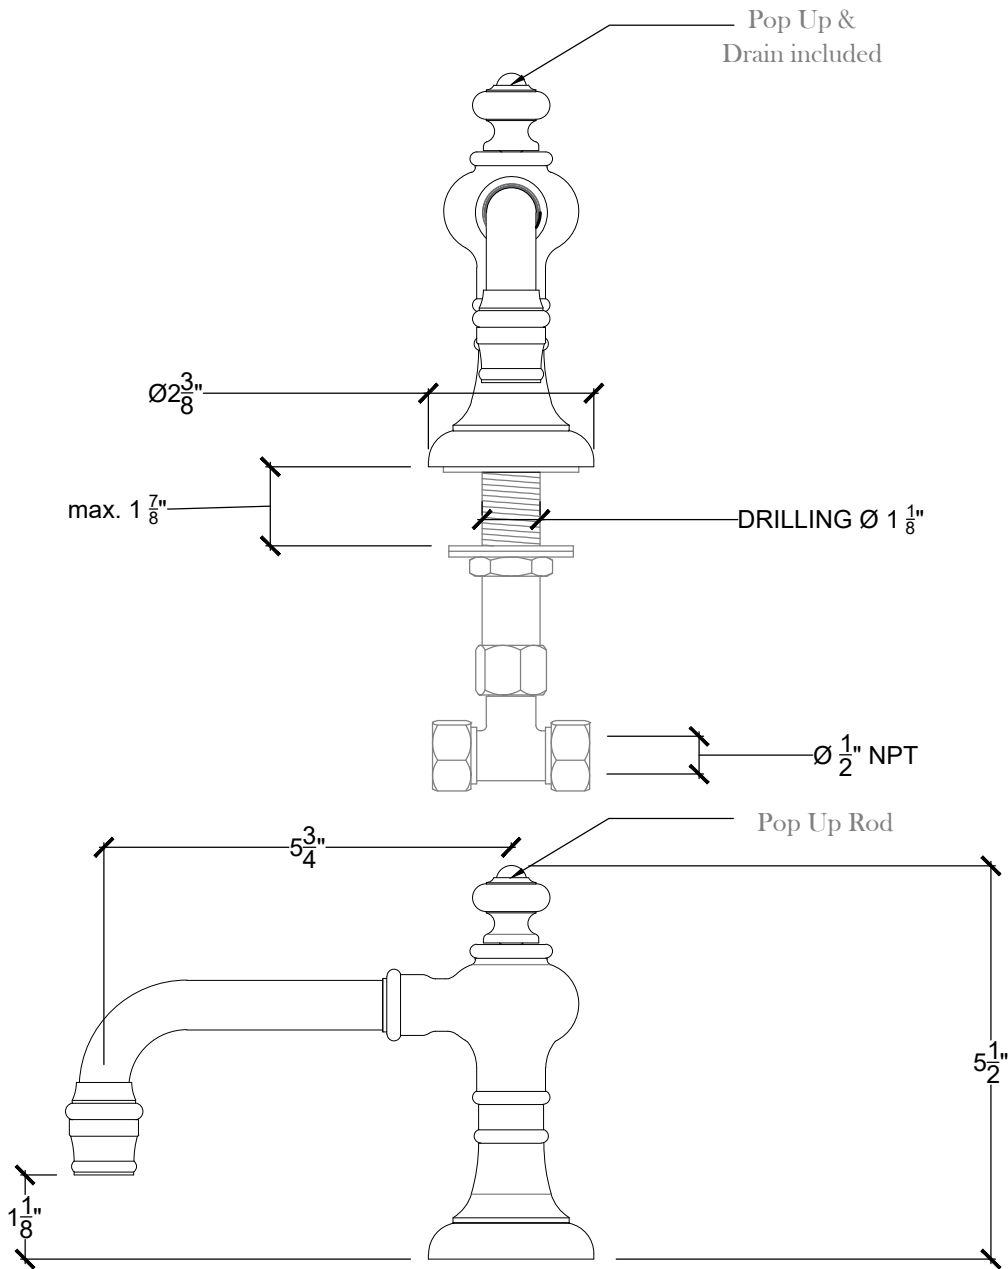

# CELINE

Celine Deck Mounted Spout Vanity - Pop Up & Drain Included - 3/4" NPT  
Montage sur plan - Bec verseur Céline, tirette d'évacuation et Drain inclus - 3/4" NPT  
Style # 06006109

Copyright Compas 2010 www.compasstone.com