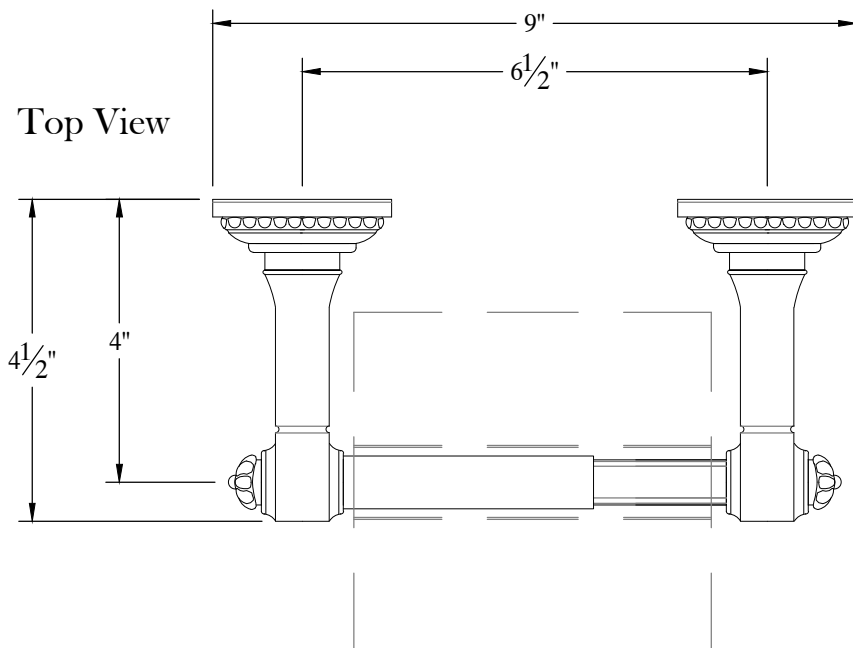

CRUCIFORM SUITE

Horizontal toilet paper holder

Porte papier simple

Style # 08502548

Front View

Top View

Side View

Copyright © Compas 2010 www.compasstone.com