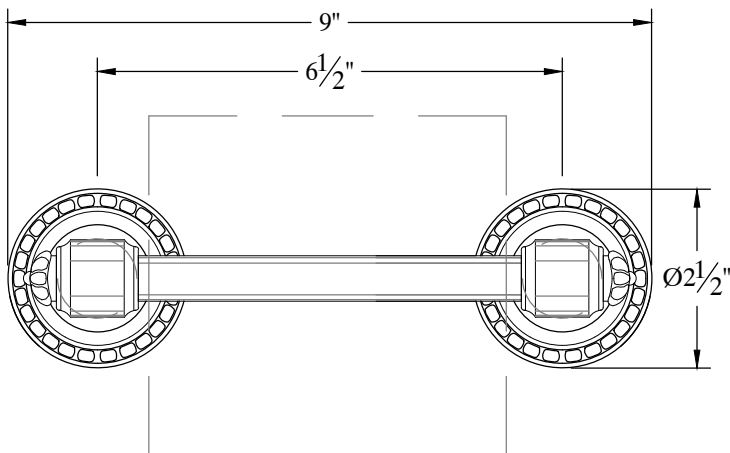

CRUCIFORM SUITE

Horizontal toilet paper holder

Porte papier simple

Style # 08502548

Front View

Top View

Side View

Copyright © Compas 2010 www.compasstone.com