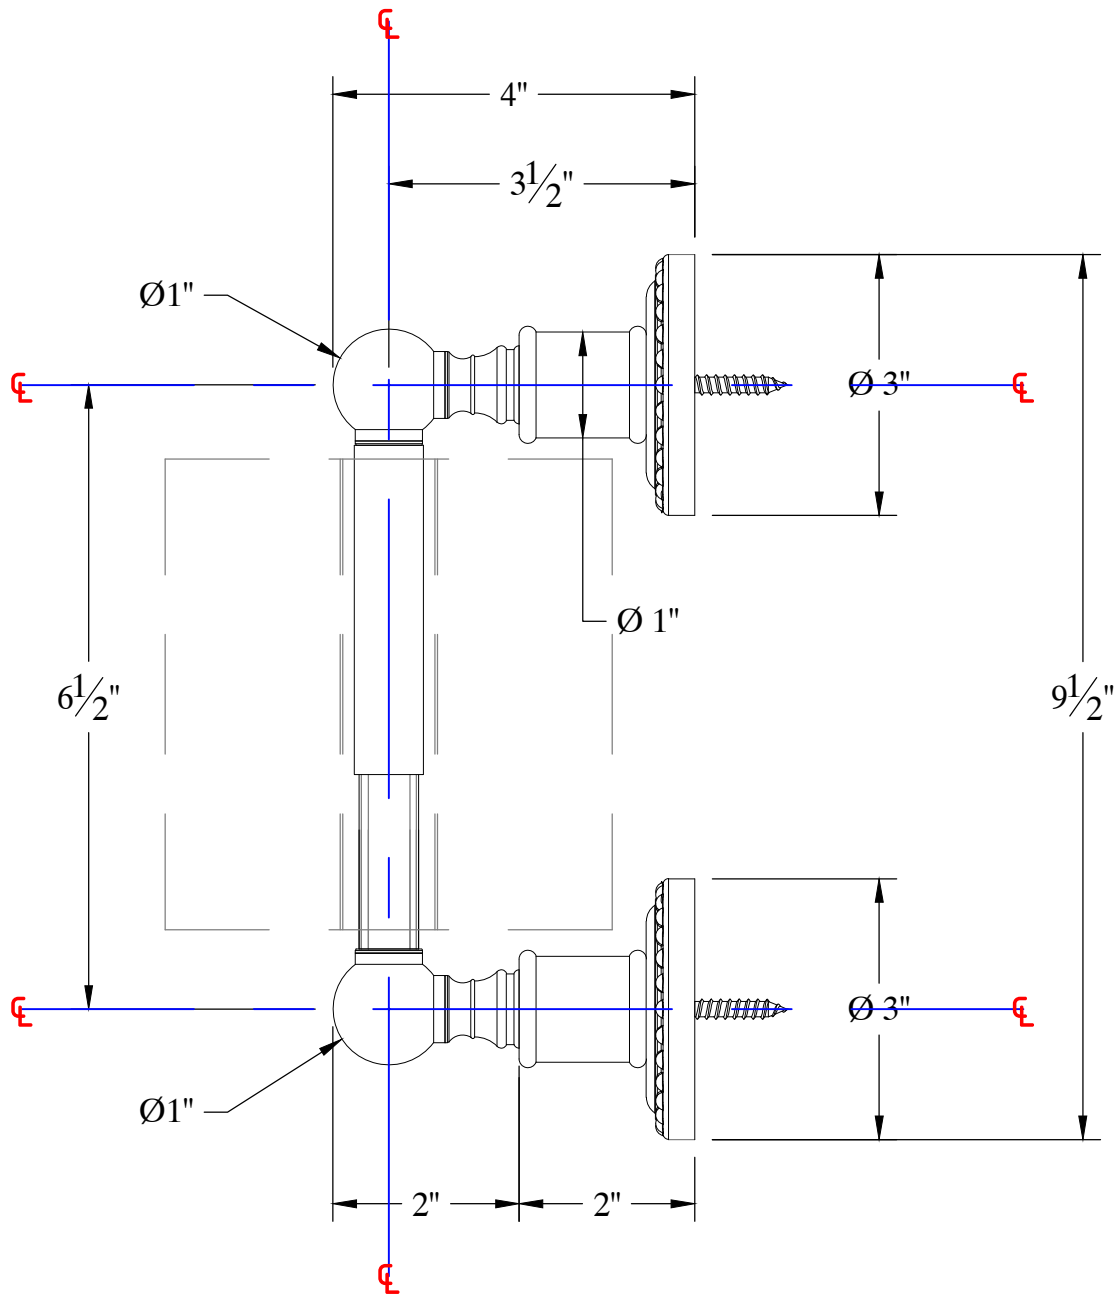

CRUCIFORM

Cruciform horizontal Toilet Paper Holder
Porte papier
Ref # 08502548

Copyright © Compas 2010 www.compasstone.com

COMPAS