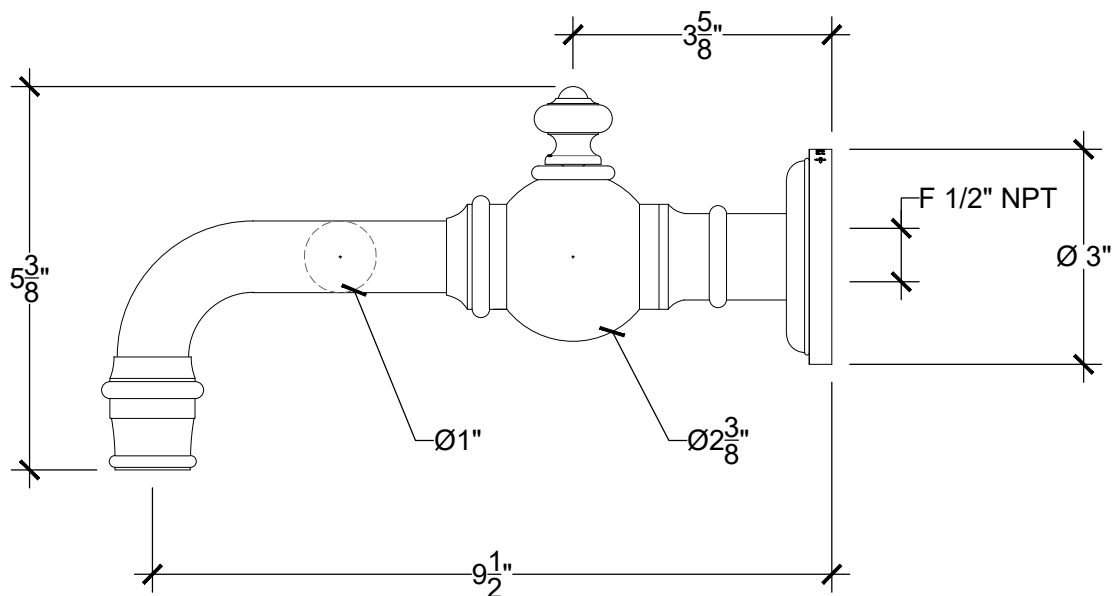

CELINE "L"

Wall Mounted Celine Long Spout _ F $\frac{1}{2}$ " NPT
Bec lavabo mural, EA 240
Ref # 2106102 - ELE240

Copyright © Compas 2010 www.compasstone.com