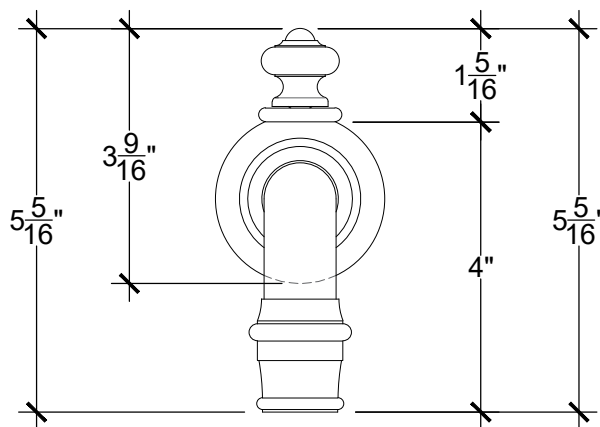

CELINE "L"

Wall Mounted Celine Long Spout _ F $\frac{1}{2}$ " NPT
Bec lavabo mural, EA 240
Ref # 2106102 - ELE240

Copyright © Compas 2010 www.compasstone.com