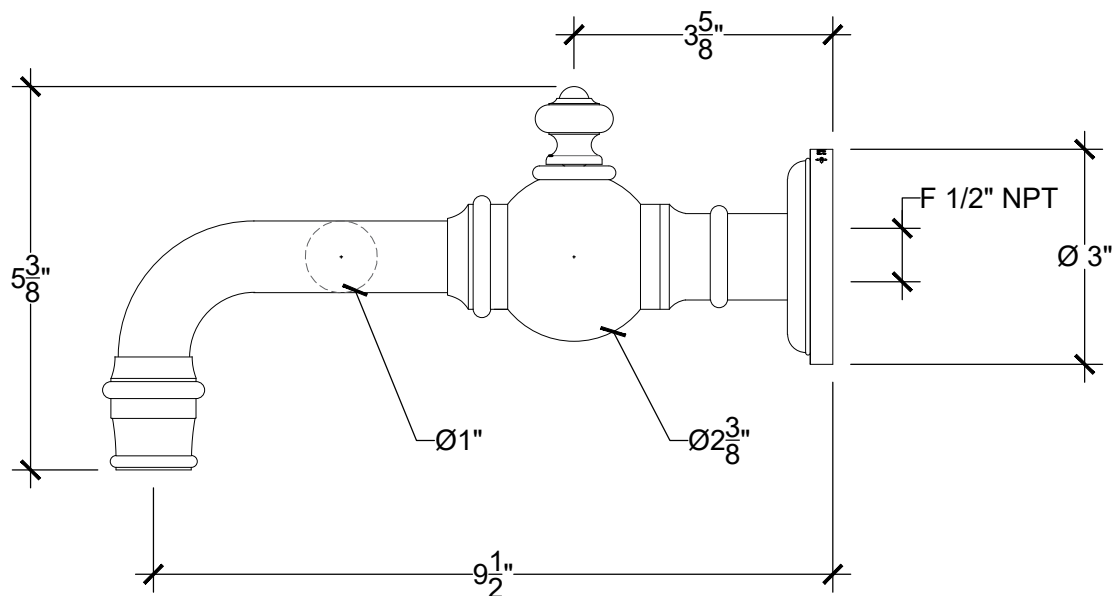

CELINE "L"

Wall Mounted Celine Long Spout - 1/2" NPT
Montage mural - Bec verseur Celine - 1/2" NPT
Ref # 2106102 - ELE240

Copyright © Compas 2010 www.compasstone.com

 COMPAS™