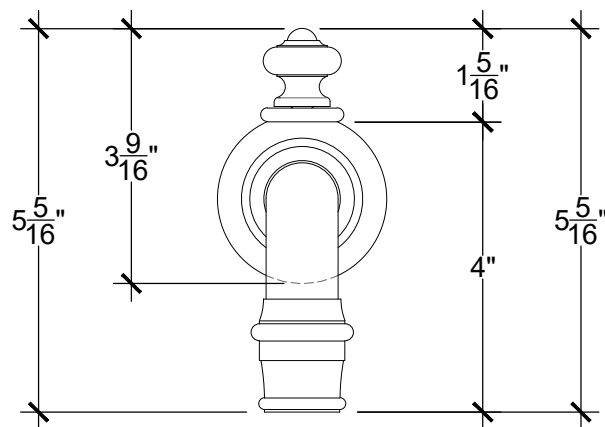

CELINE "L"

Wall Mounted Celine Long Spout - 1/2" NPT
Montage mural - Bec verseur Celine - 1/2" NPT
Ref # 2106102 - ELE240

Copyright © Compas 2010 www.compasstone.com

 COMPAS™