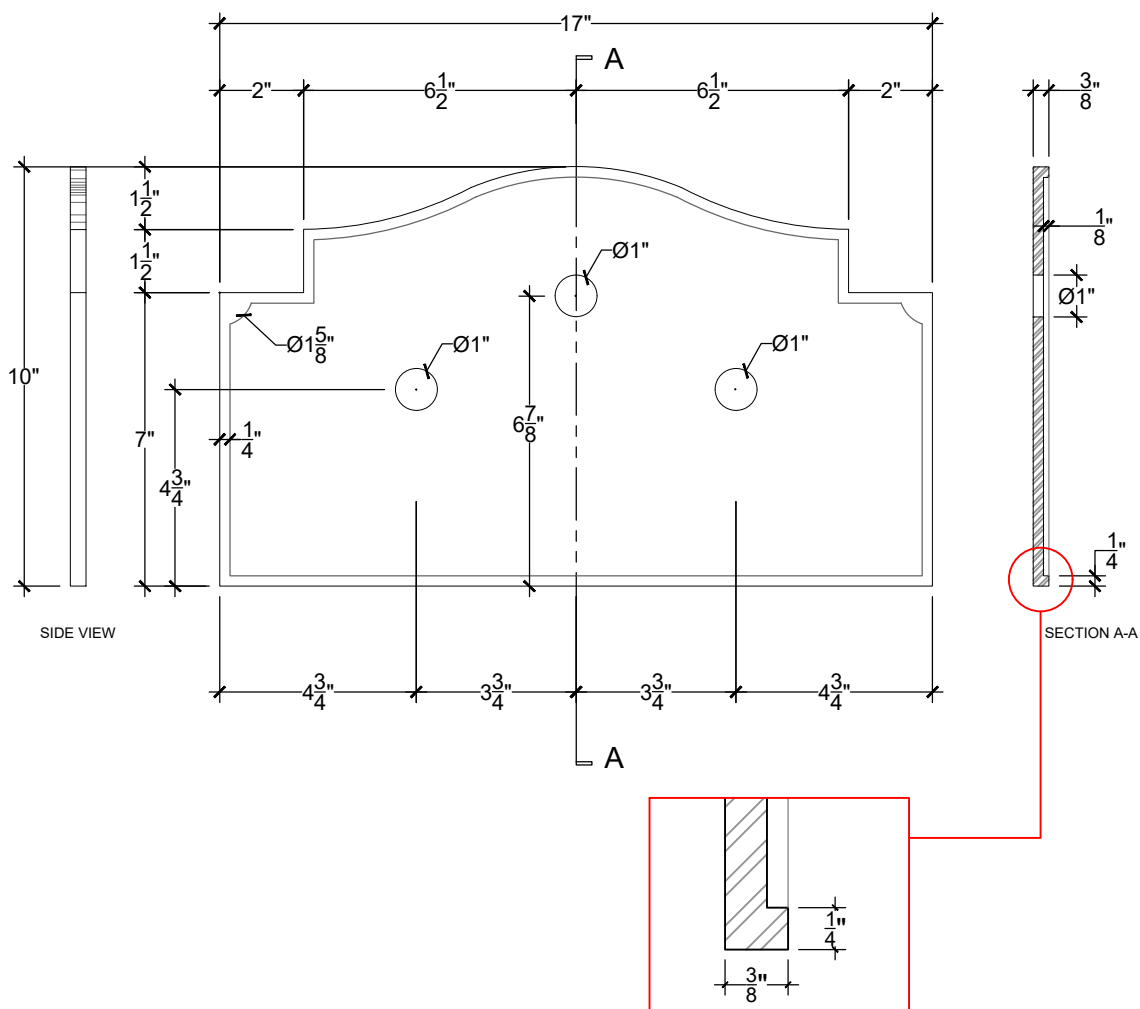

BERAIN XL BACK PLATE

Berain XL back plate
Plaque decor de bec
Ref # 12399748 - XL

Copyright © Compas 2010 www.compasstone.com

 COMPAS™