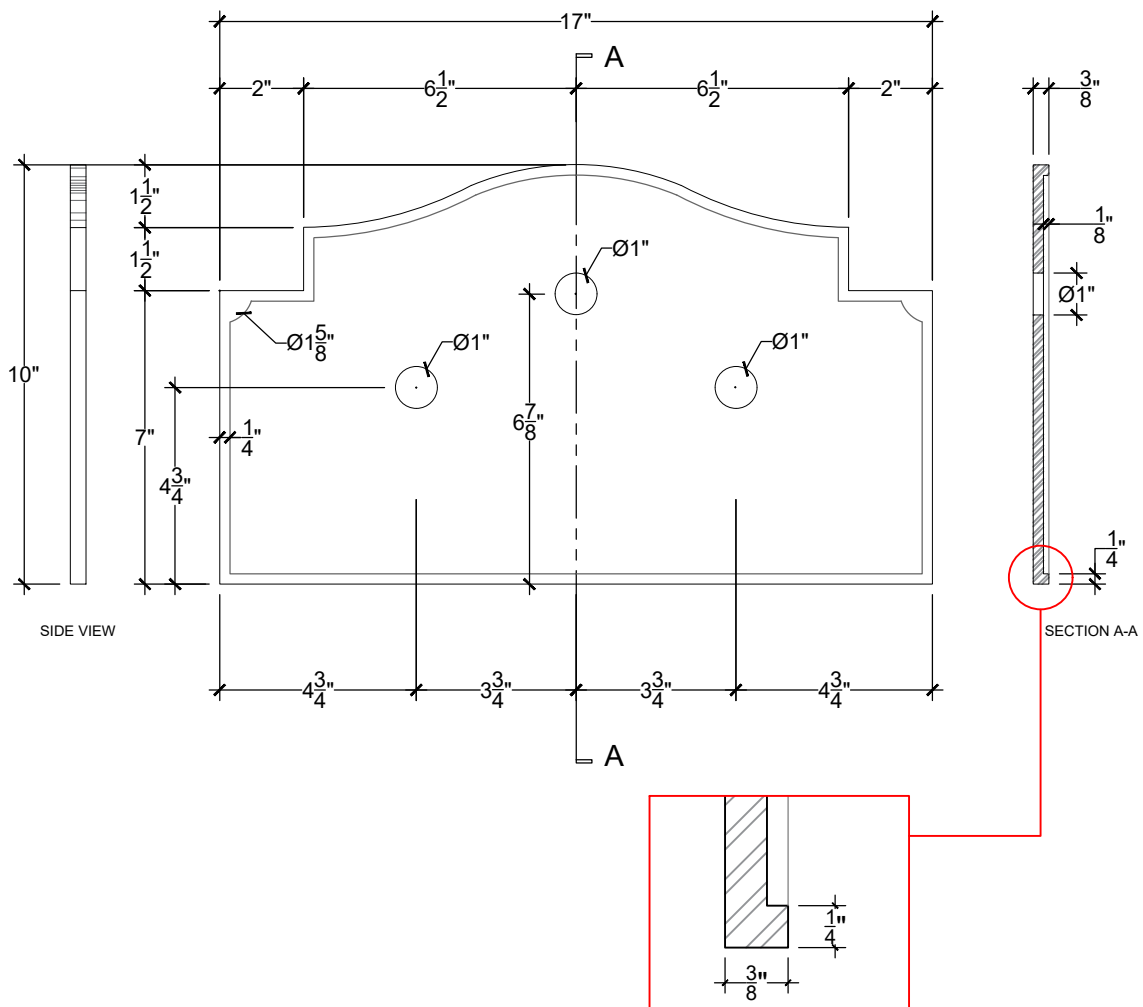

# BERAIN XL BACK PLATE

Berain XL back plate  
Plaque mural Berain XL  
Ref # 12399748 - XL

Copyright © Compas 2010 www.compassstone.com

 COMPAS™