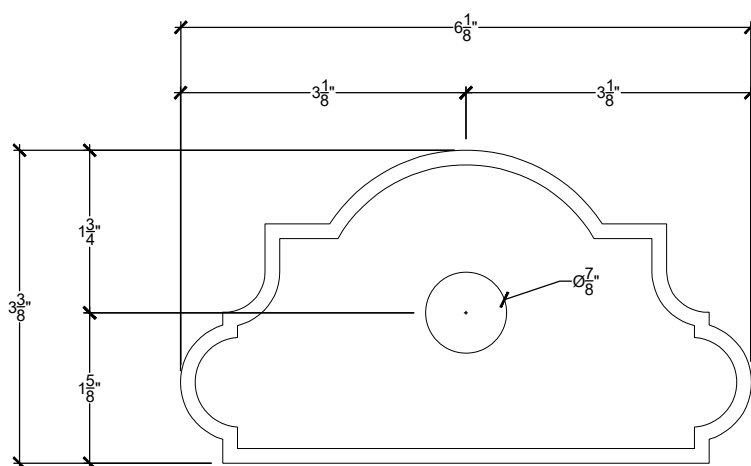

BERAIN BACK PLATE

Berain Back Plate
Plaque Décor de Bec
Ref# 12399748

FRONT VIEW

TOP VIEW

Copyright © Compas 2010 www.compassstone.com