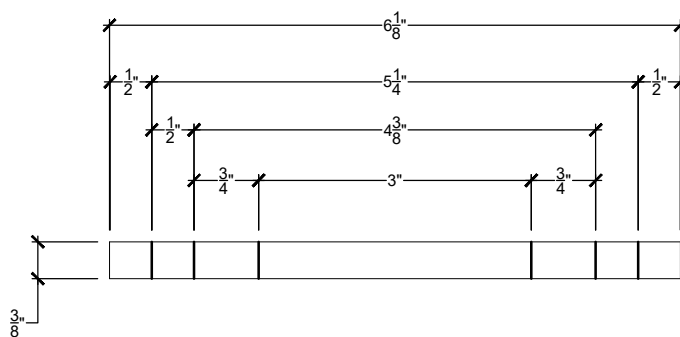

BERAIN BACK PLATE

Berain Back Plate
Plaque Décor de Bec
Ref# 12399748

FRONT VIEW

TOP VIEW

Copyright © Compas 2010 www.compassstone.com