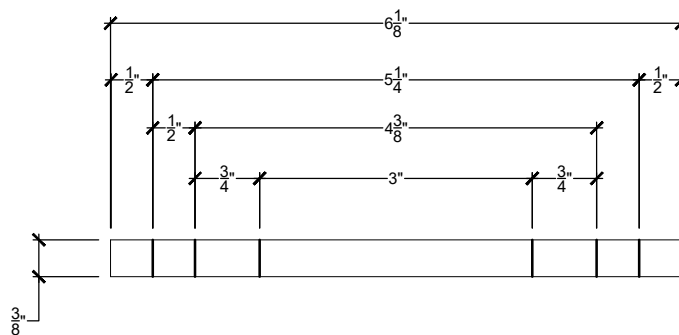

BERAIN BACK PLATE

Berain Back Plate
Plaque murale Berain
Ref# 12399748

FRONT VIEW

TOP VIEW

Copyright © Compass 2010 www.compassstone.com