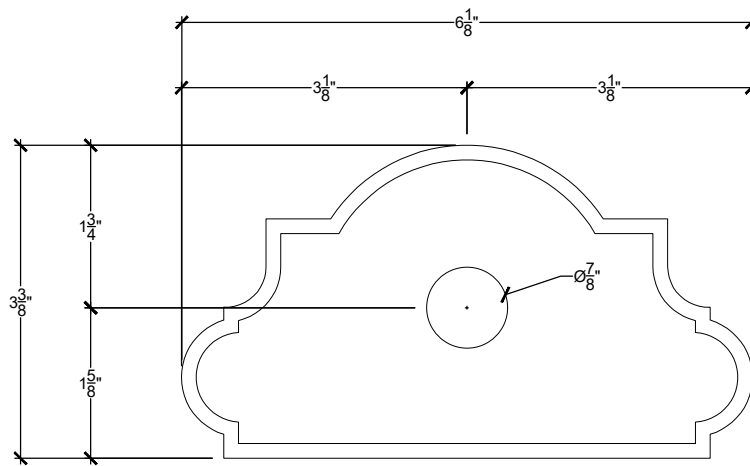

BERAIN BACK PLATE

Berain Back Plate
Plaque murale Berain
Ref# 12399748

FRONT VIEW

TOP VIEW

Copyright © Compass 2010 www.compassstone.com