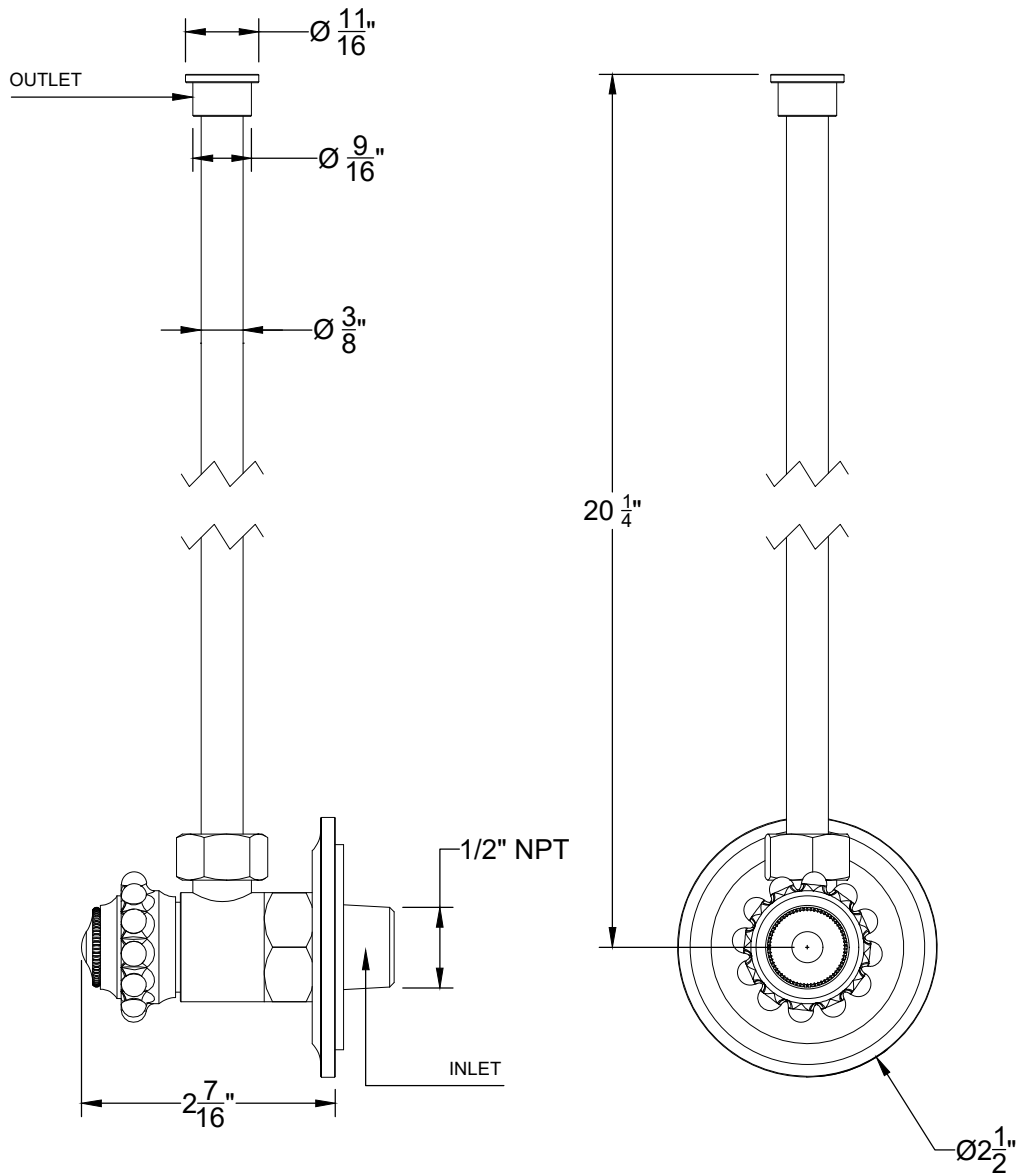

ANGLE VALVE

Angle valve for sink - inlet 1/2" NPT outlet 3/8" NPT

Robinet d'arrêt sous lavabo

Ref # 99006312

Copyright Compass 2010 www.compassstone.com

 COMPAS™

REVISED 03-04-2022