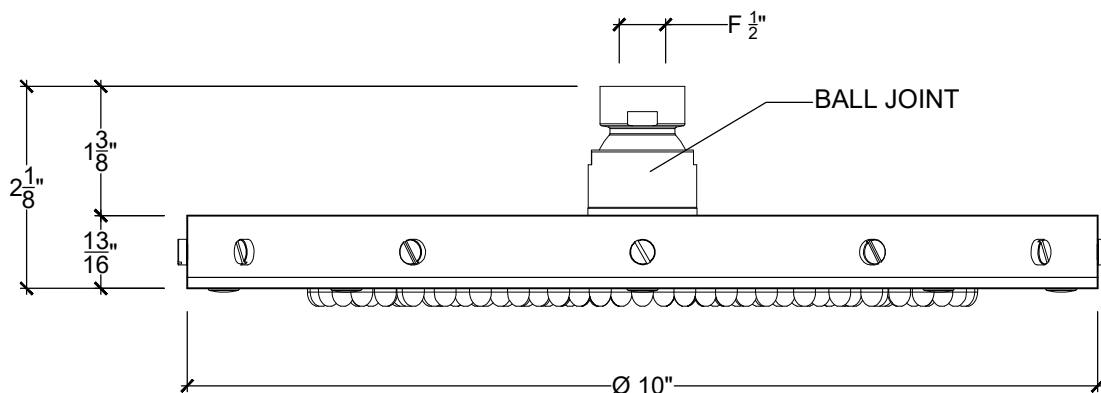

FLAT SHOWER HEAD 925

Flat shower head - Anti scale 925 - 10" Diameter - 1/2" NPT

Tete de douche 925 - Anti tartre - 10" Diametre - 1/2" NPT

Ref # 12501343

Copyright © Compas 2010 www.compassstone.com