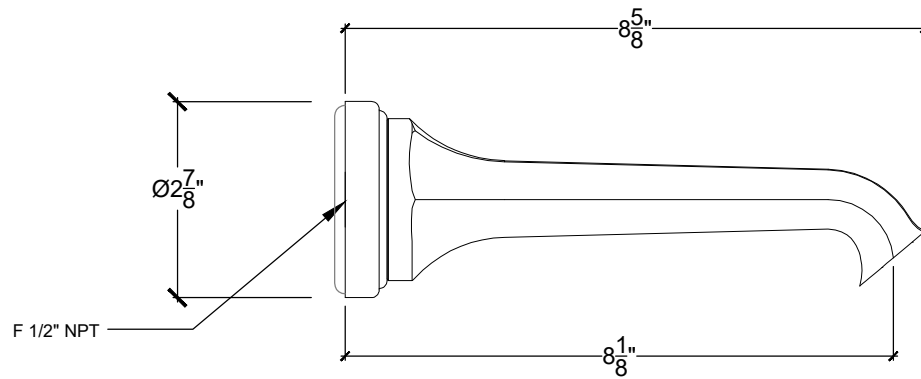

925

Wall Mount Spout for Vanity - Regalia- 1/2" NPT

Bec lavabo mural seul - Regalia - 1/2" NPT

Style # 12506102

Copyright © Compas 2010 www.compassstone.com

Product Support +1 310 854 3023

REVISED 11-29-2021

Technical Drawings are subject to change at Compas' discretion.