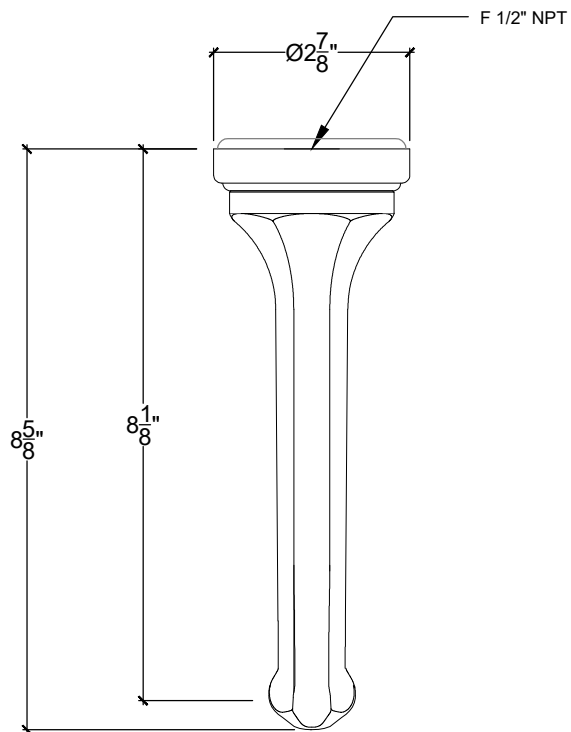

925

Wall Mount Spout for Vanity - Regalia- 1/2" NPT

Bec lavabo mural seul - Regalia - 1/2" NPT

Style # 12506102

Copyright © Compas 2010 www.compassstone.com

Product Support +1 310 854 3023

REVISED 11-29-2021

Technical Drawings are subject to change at Compas' discretion.