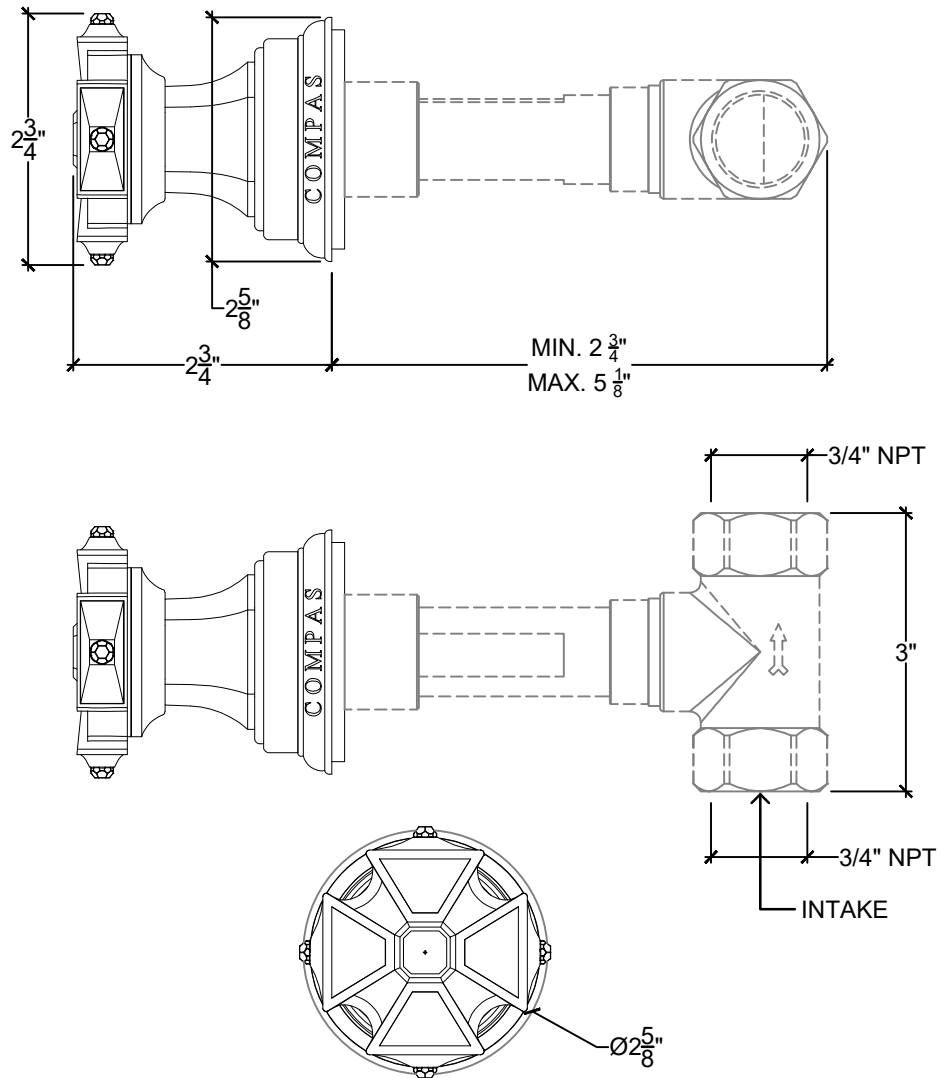

925

Wall mount handle 3/4" NPT  
Système mural - poignée 3/4" NPT  
Ref # 12506735

Copyright © Compas 2010 www.compassstone.com

 COMPAS™

REVISED 05-31-2021