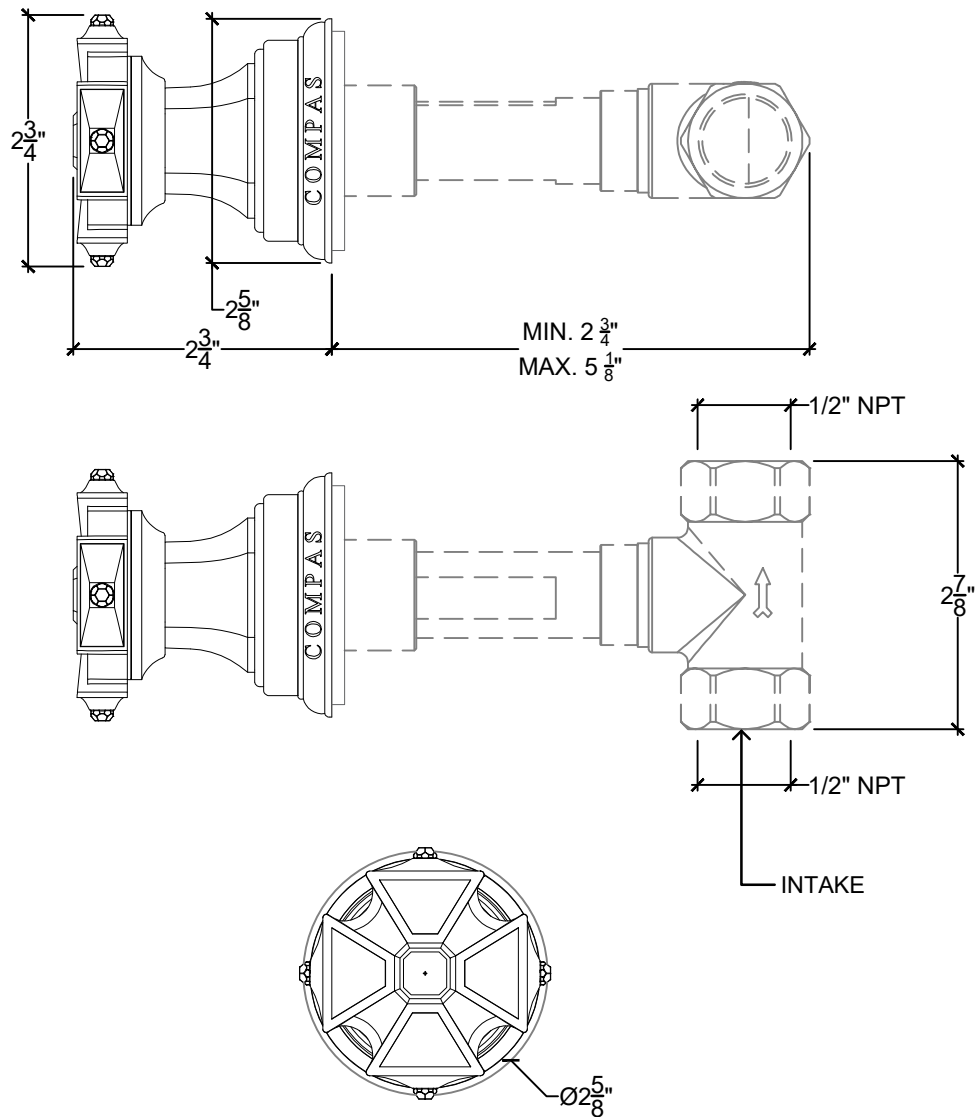

925

Wall Mount Handle for sink 1/2" NPT
Système mural - poignée 1/2" NPT
Ref # 12506730

Copyright © Compas 2010 www.compasstone.com

 COMPAS™

REVISED 05-31-2023