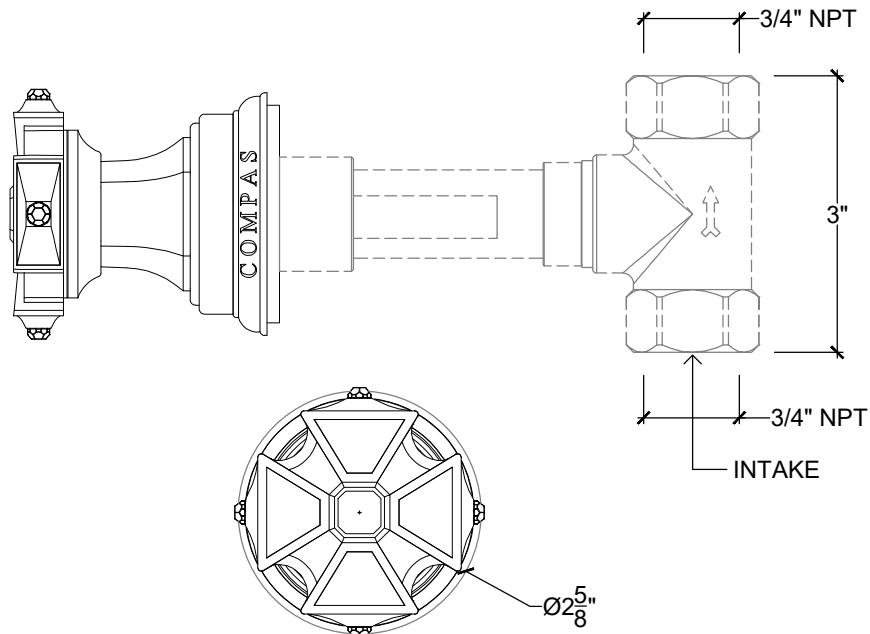

925

925 Wall Mount Handle for Tub/Shower - 3/4" NPT
Arret Murale - 3/4" NPT
Style # 12501735

Copyright © Compas 2010 www.compassstone.com

Product Support + 310 854 3023

REVISED 11-29-2021

Technical Drawings are subject to change at Compas' discretion.