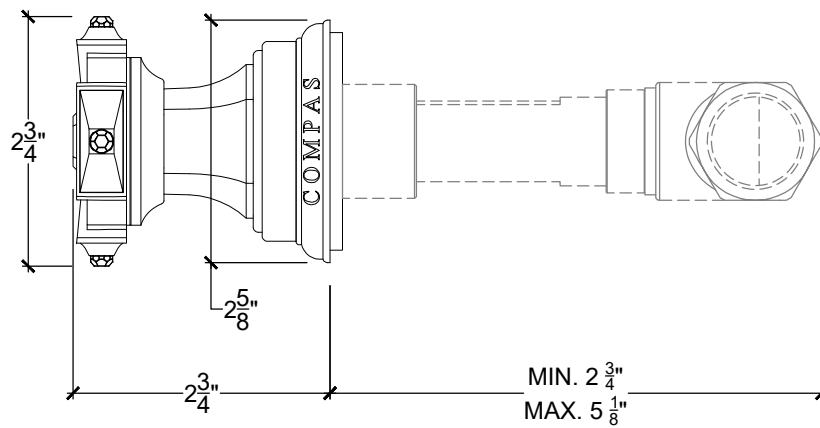

925

925 Wall Mount Handle for Tub/Shower - 3/4" NPT
Arret Murale - 3/4" NPT
Style # 12501735

Copyright © Compas 2010 www.compassstone.com

Product Support + 310 854 3023

REVISED 11-29-2021

Technical Drawings are subject to change at Compas' discretion.