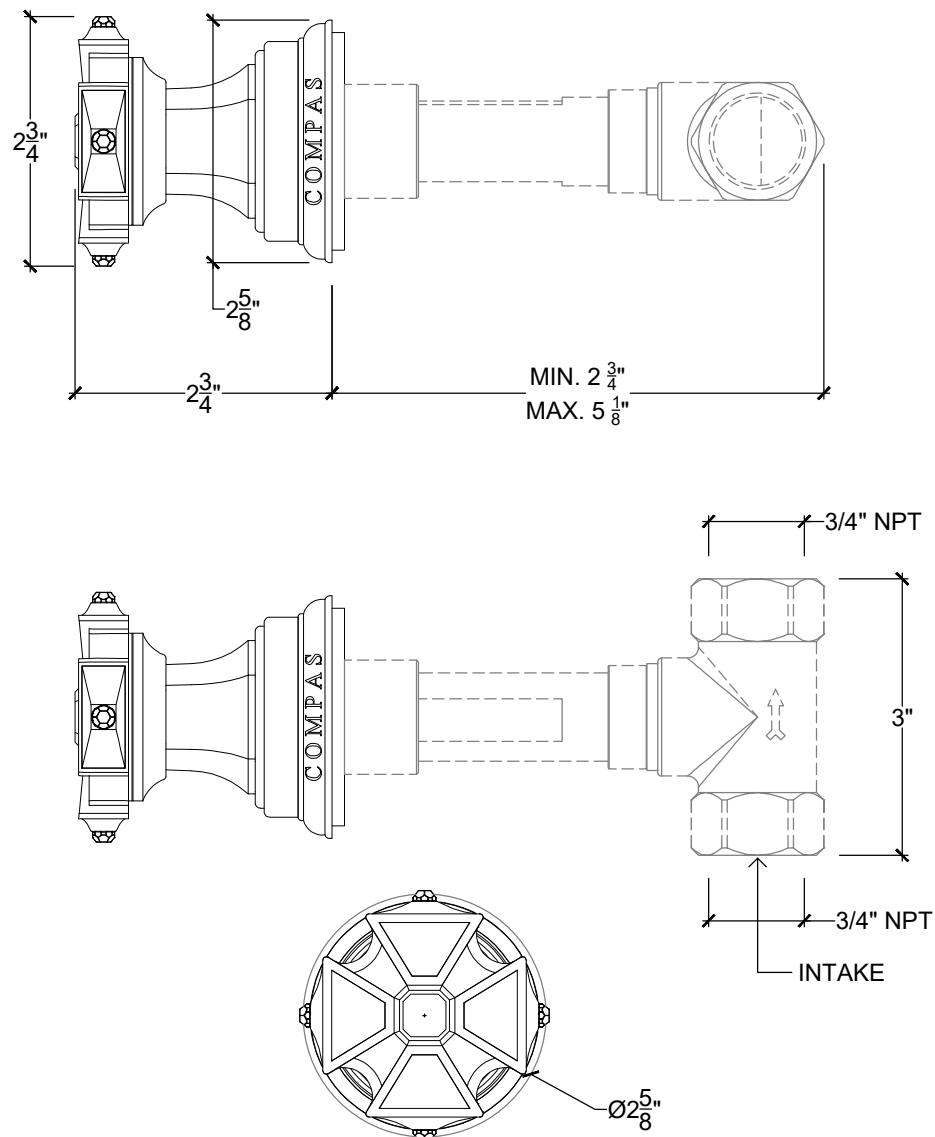

925

925 Wall Mount Handle for Tub/Shower - 3/4" NPT
Système mural - Levier pour baignoire/douche - 3/4" NPT
Style # 12501735

Copyright © Compas 2010 www.compassstone.com

Product Support + 310 854 3023

REVISED 11-29-2021

Technical Drawings are subject to change at Compas' discretion.