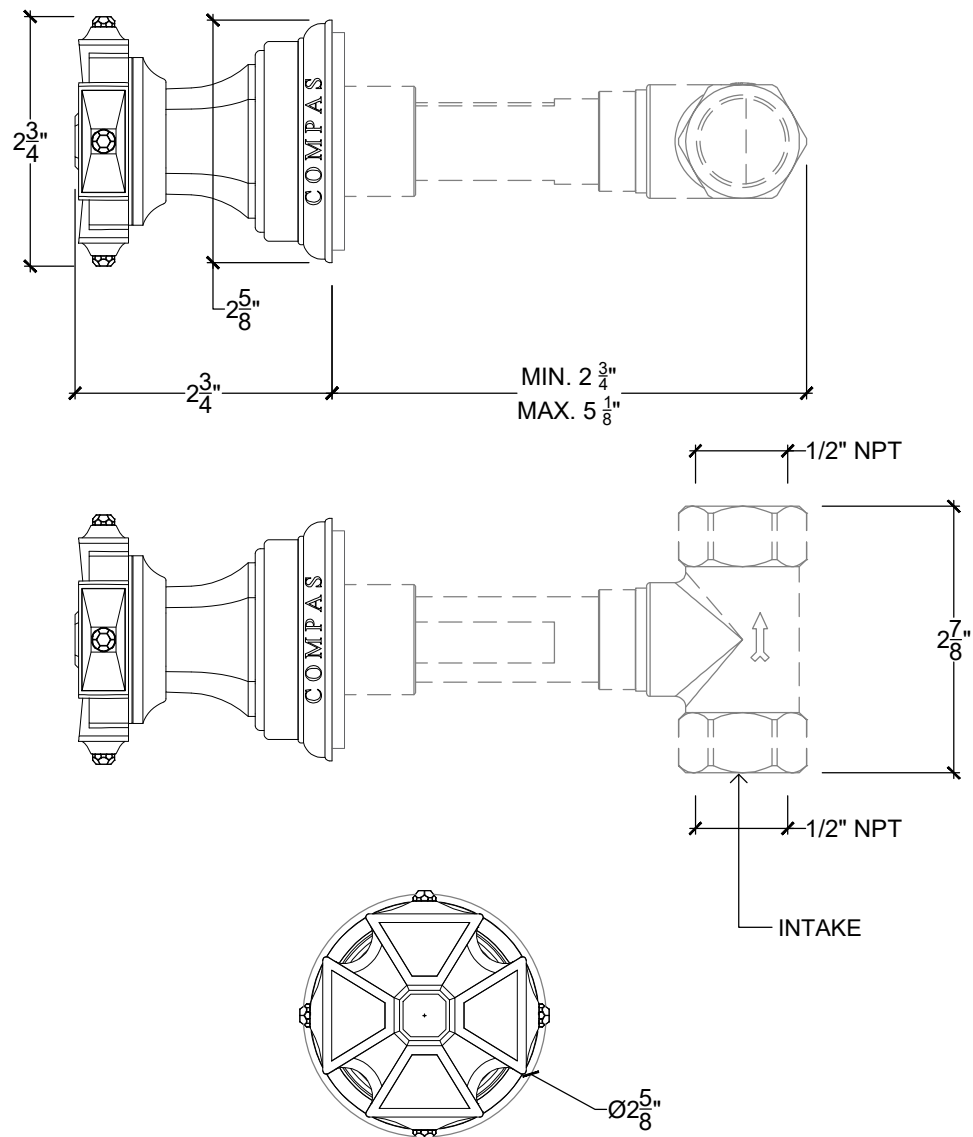

925

925 Wall Mount Handles for sink 1/2" NPT

Arret murale - 1/2" NPT

Style # 12506730

Copyright © Compas 2010 www.compassstone.com

 COMPAS™

Product Support + 310 854 3023

REVISED 03-20-20

Technical Drawings are subject to change at Compas' discretion.