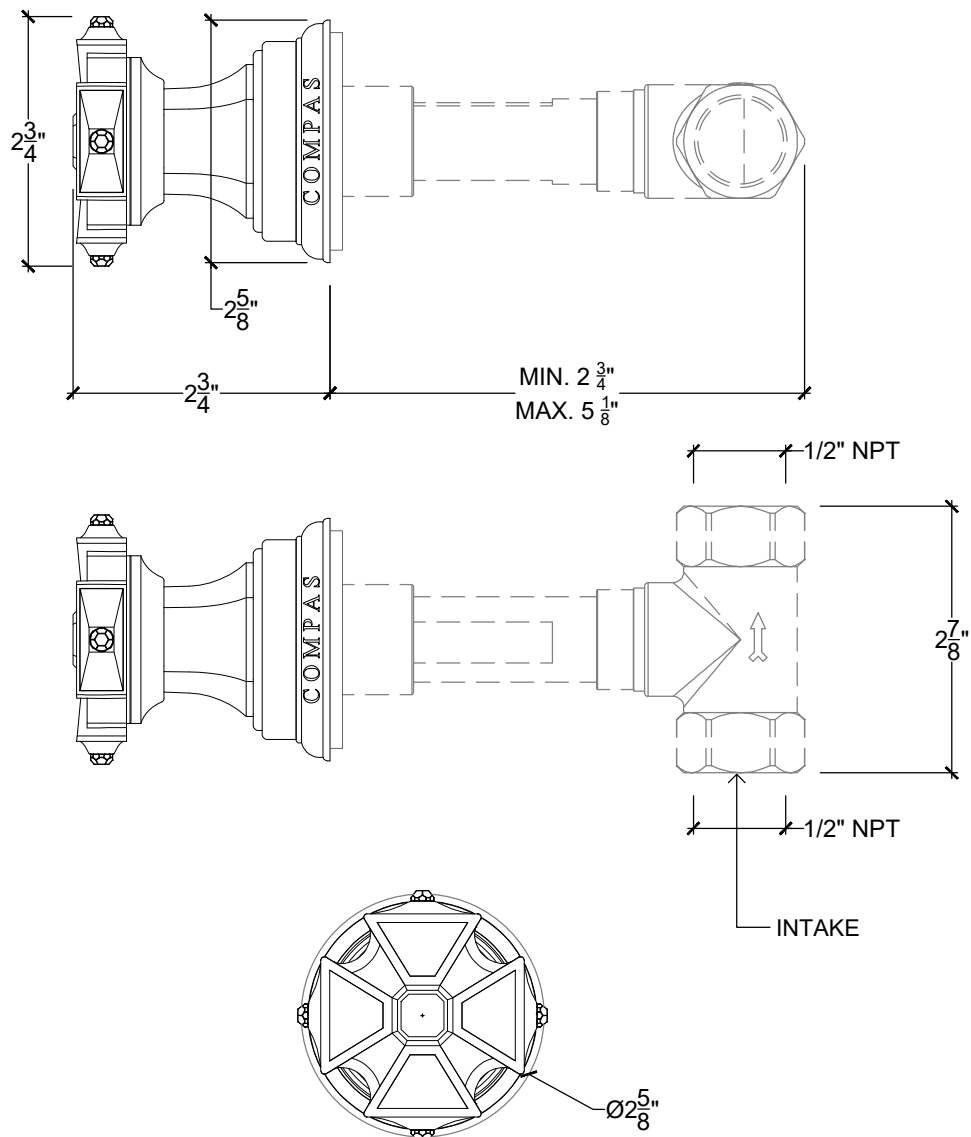

925

925 Wall Mounted Handles - 1/2" NPT
Système mural - Levier 925 - 1/2" NPT
Style # 12506730

Copyright © Compas 2010 www.compassstone.com

Product Support + 310 854 3023

REVISED 03-20-20

Technical Drawings are subject to change at Compas' discretion.