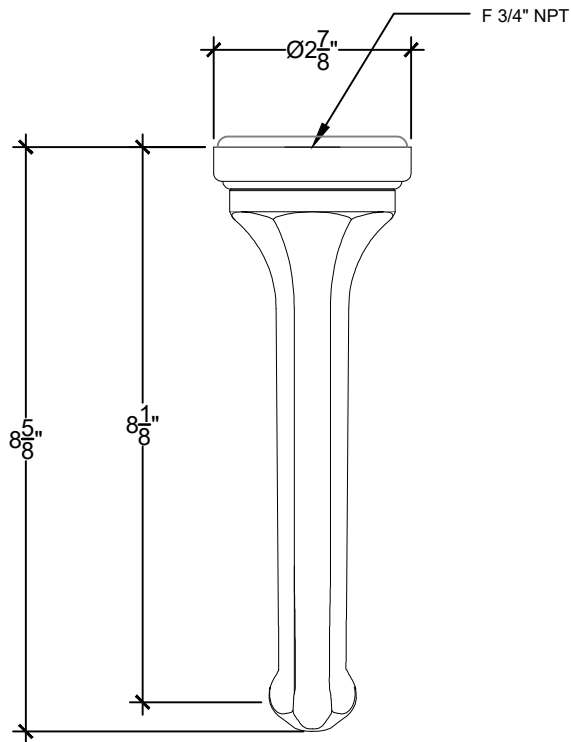

925

Wall Mount Spout for Tub/Shower - 3/4" NPT
Bec lavabo pour bain - 3/4" NPT
Style # 12506270

Copyright © Compass 2010 www.compassstone.com

 COMPAS™