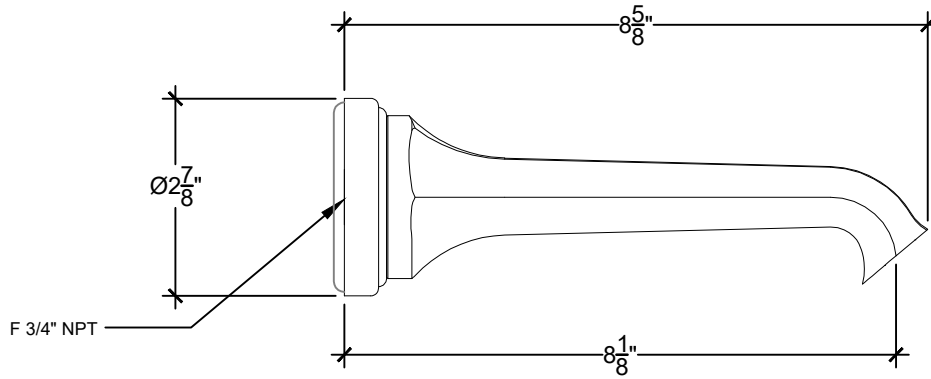

925

Wall Mount Spout for Tub/Shower - 3/4" NPT
Bec lavabo pour bain - 3/4" NPT
Style # 12506270

Copyright © Compass 2010 www.compassstone.com

 COMPAS™