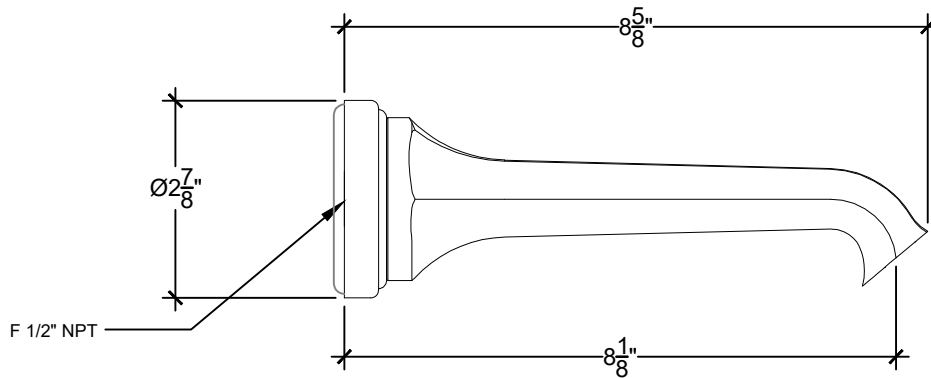

925

Wall Mount Spout for - 1/2" NPT
Bec lavabo mural seul - 1/2" NPT
Style # 12506102

Copyright © Compas 2010 www.compasstone.com

 COMPAS™