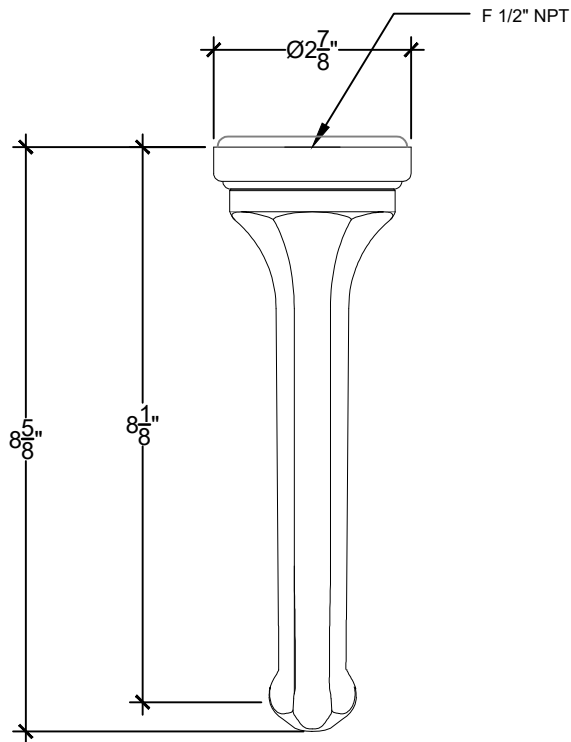

925

Wall Mount Spout for - 1/2" NPT
Bec lavabo mural seul - 1/2" NPT
Style # 12506102

Copyright © Compas 2010 www.compasstone.com

 COMPAS™