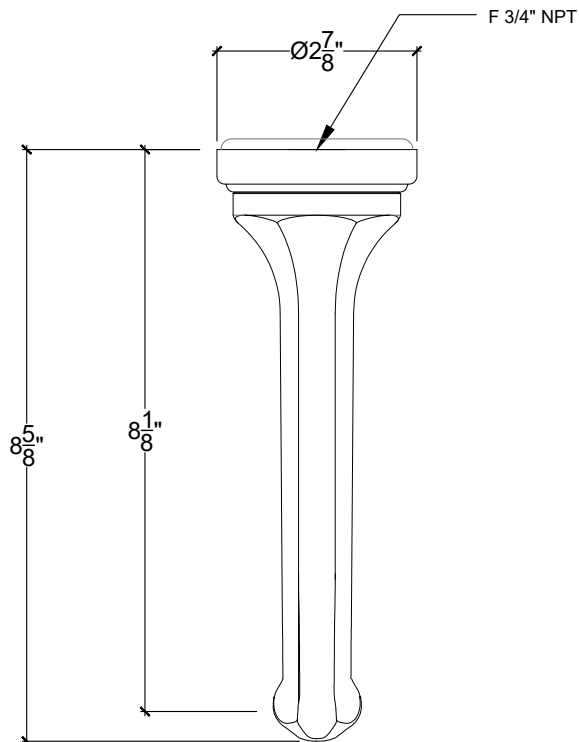

925

Wall Mount Spout for Tub/Shower - Regalia- 3/4" NPT  
Bec lavabo pour bain - Regalia - 3/4" NPT  
Style # 12506270

Copyright © Compas 2010 www.compasstone.com

 COMPAS™

Product Support +1 310 854 3023

REVISED 03-09-20

Technical Drawings are subject to change at Compas' discretion.