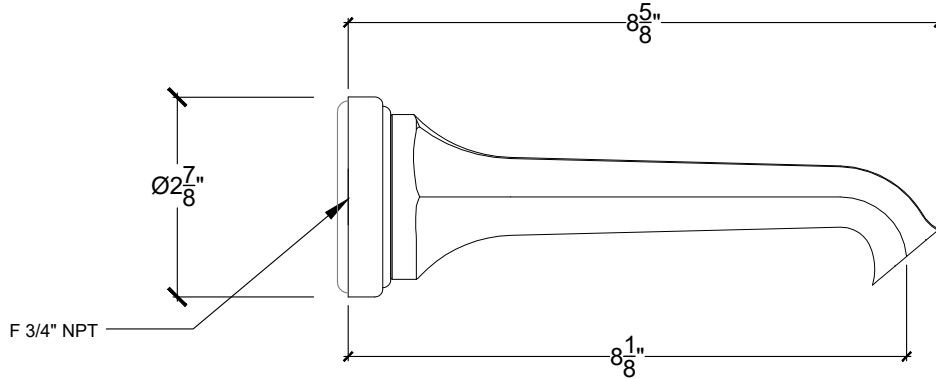

925

Wall Mount Spout for Tub/Shower - Regalia- 3/4" NPT  
Bec lavabo pour bain - Regalia - 3/4" NPT  
Style # 12506270

Copyright © Compas 2010 www.compasstone.com

 COMPAS™

Product Support +1 310 854 3023

REVISED 03-09-20

Technical Drawings are subject to change at Compas' discretion.