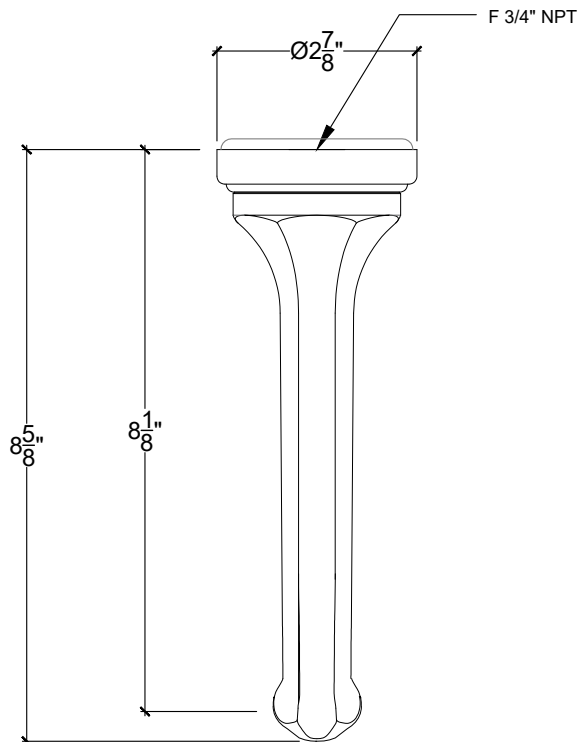

925

Wall Mounted Spout for Tub - 3/4" NPT

Montage mural - Bec verseur 925/Regalia pour baignoire - 3/4" NPT

Style # 12506270

Copyright © Compas 2010 www.compassstone.com

COMPAS™

Product Support +1 310 854 3023

REVISED 03-09-20

Technical Drawings are subject to change at Compas' discretion.