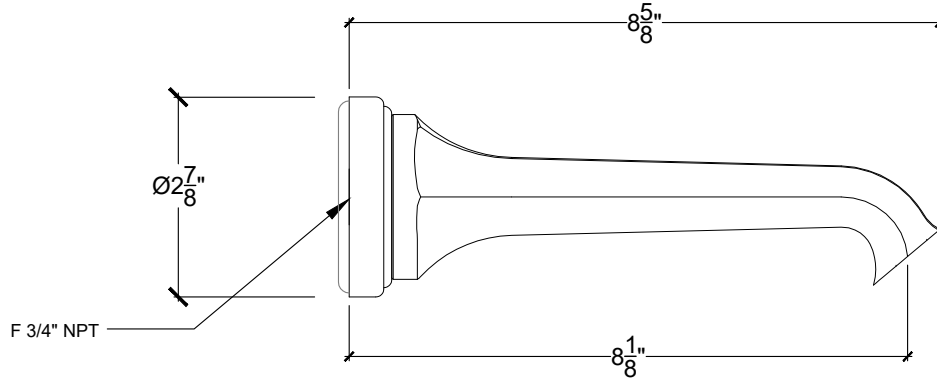

925

Wall Mounted Spout for Tub - 3/4" NPT

Montage mural - Bec verseur 925/Regalia pour baignoire - 3/4" NPT

Style # 12506270

Copyright © Compas 2010 www.compassstone.com

COMPAS™

Product Support +1 310 854 3023