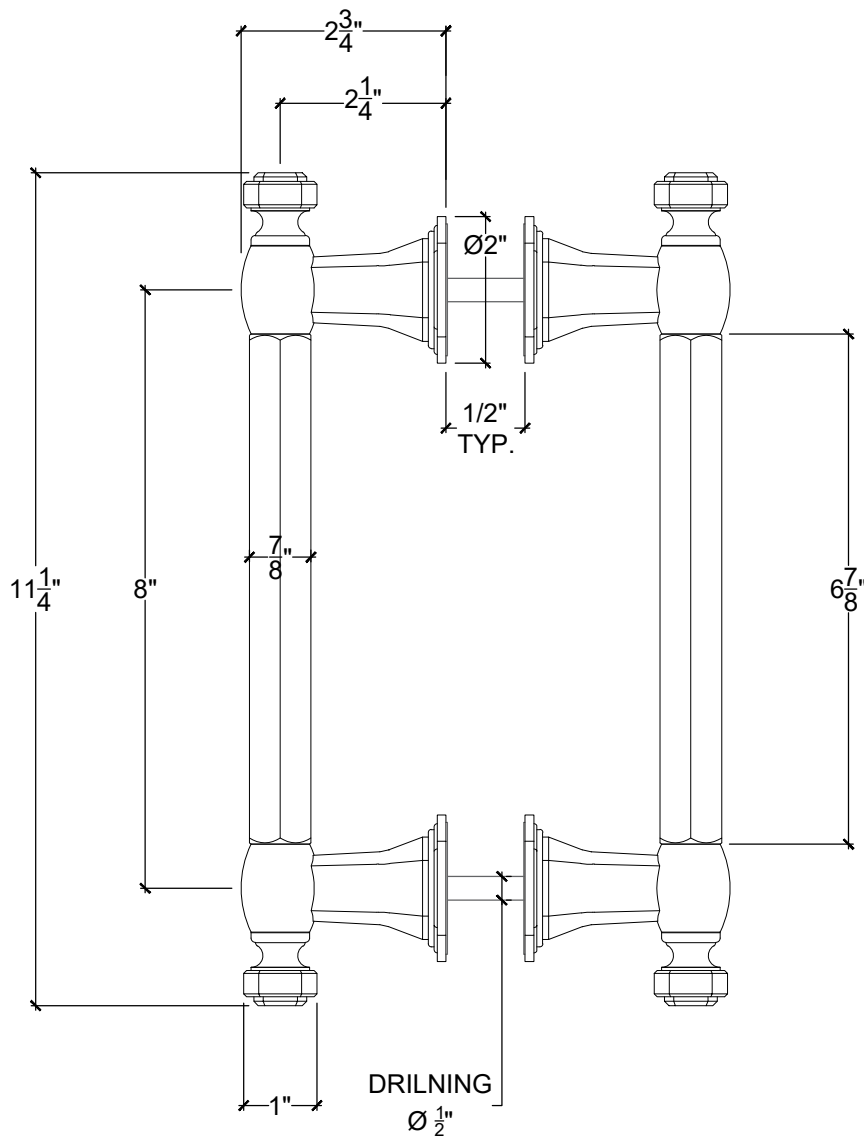

925

Shower Door Handle
Poignet de porte de douche
Style # 12502568

Copyright © Compass 2010 www.compassstone.com

 COMPAS™