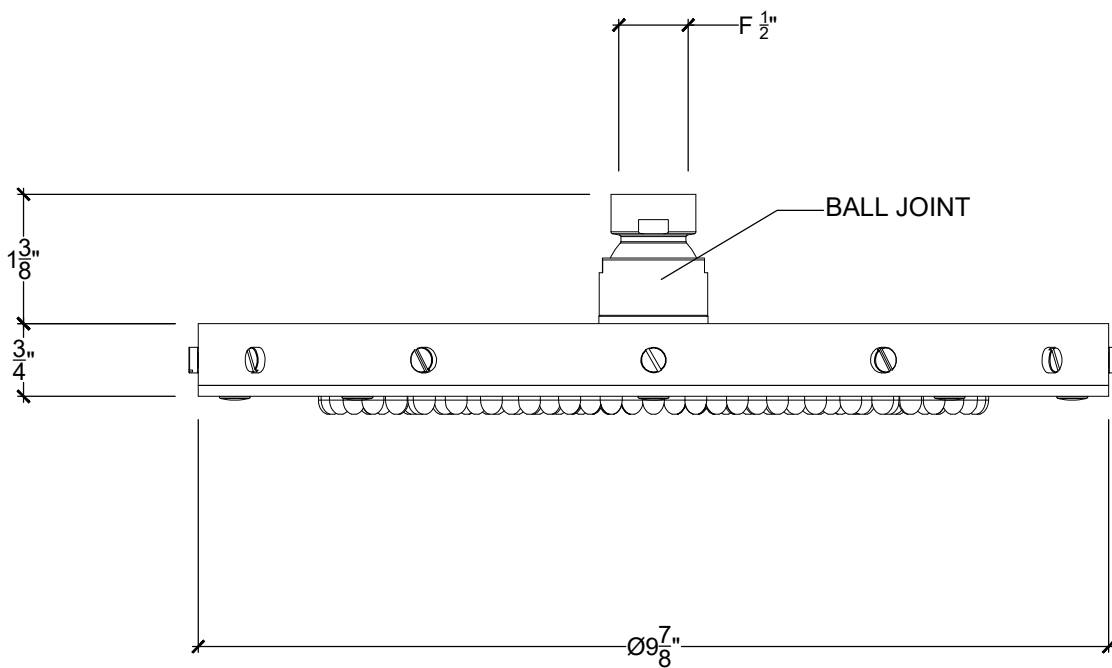

FLAT SHOWER HEAD 925

Flat Shower Head - 925 - F $\frac{1}{2}$ "
Pomme de Douche, Antiartre
Ref # 12501343

Copyright © Compas 2010 www.compasstone.com

 COMPAS™

REVISED 11-20-2021