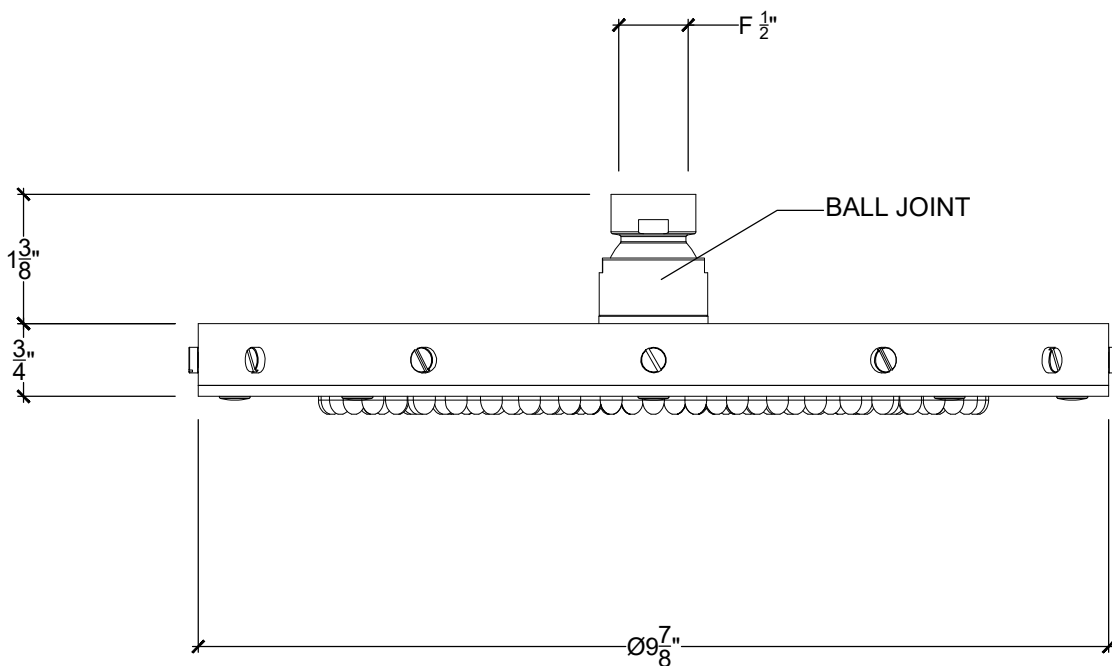

FLAT SHOWER HEAD 925

Flat Shower Head - Antiscale- 925 - 8" Diameter - 1/2" NPT
Tête de Douche 925, Anti tartre - 8" de diamètre - 1/2" NPT
Ref # 12501343

Copyright © Compass 2010 www.compassstone.com