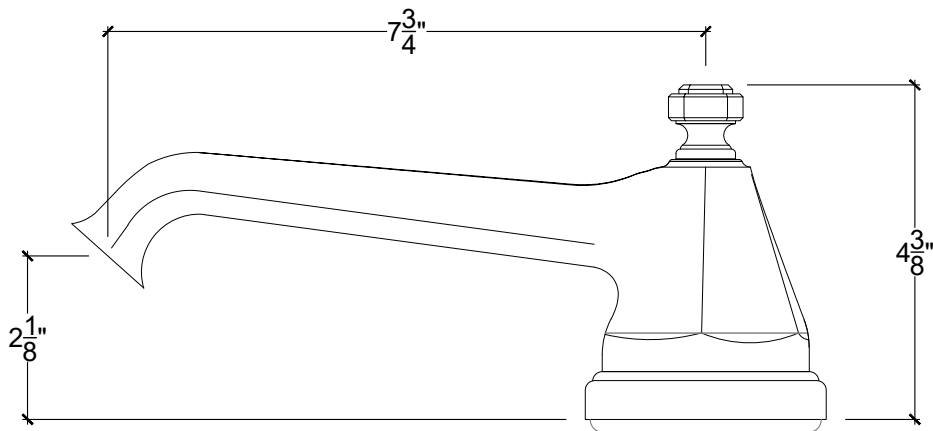

925

925 Deck Mount Spout for Tub - 3/4" NPT  
Bec sur gorge pour bain - 3/4" NPT  
Style# 12506204

www.compasstone.com

Copyright © Compas 2010

 COMPAS™

Product Support +1 310 854 3023

REVISED 11-29-2021

Technical Drawings are subject to change at Compas' discretion.