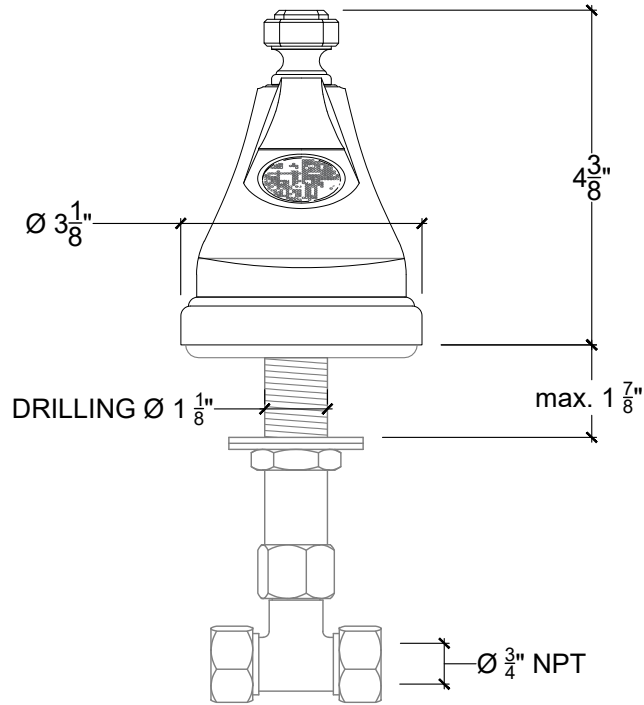

925

925 Deck Mount Spout for Tub - 3/4" NPT  
Bec sur gorge pour bain - 3/4" NPT  
Style# 12506204

www.compasstone.com

Copyright © Compas 2010

 COMPAS™

Product Support +1 310 854 3023

REVISED 11-29-2021

Technical Drawings are subject to change at Compas' discretion.