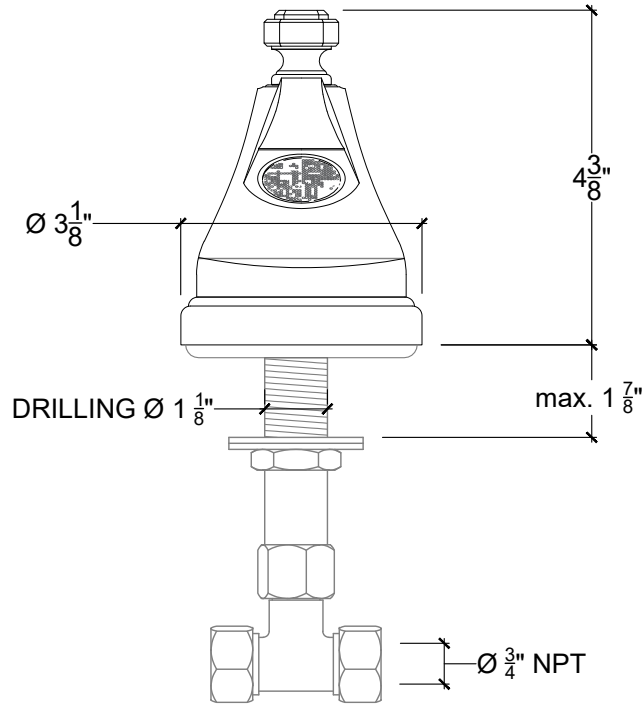

925

925 Deck Mounted tub Spout - 3/4" NPT

Montage sur plan - Bec verseur 925 pour baignoire - 3/4" NPT

Style# 12506204

www.compasstone.com

Copyright © Compas 2010

 COMPAS™

Product Support +1 310 854 3023

REVISED 11-29-2021

Technical Drawings are subject to change at Compas' discretion.