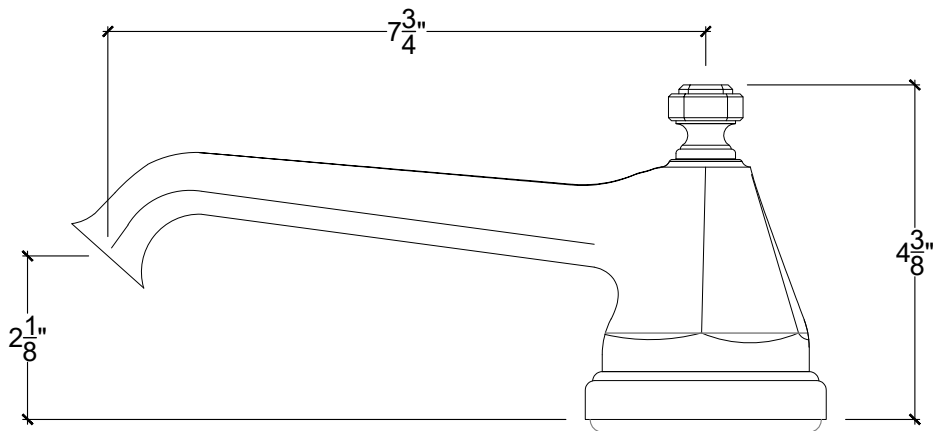

925

925 Deck Mounted tub Spout - 3/4" NPT

Montage sur plan - Bec verseur 925 pour baignoire - 3/4" NPT

Style# 12506204

www.compasstone.com

Copyright © Compas 2010

 COMPAS™

Product Support +1 310 854 3023