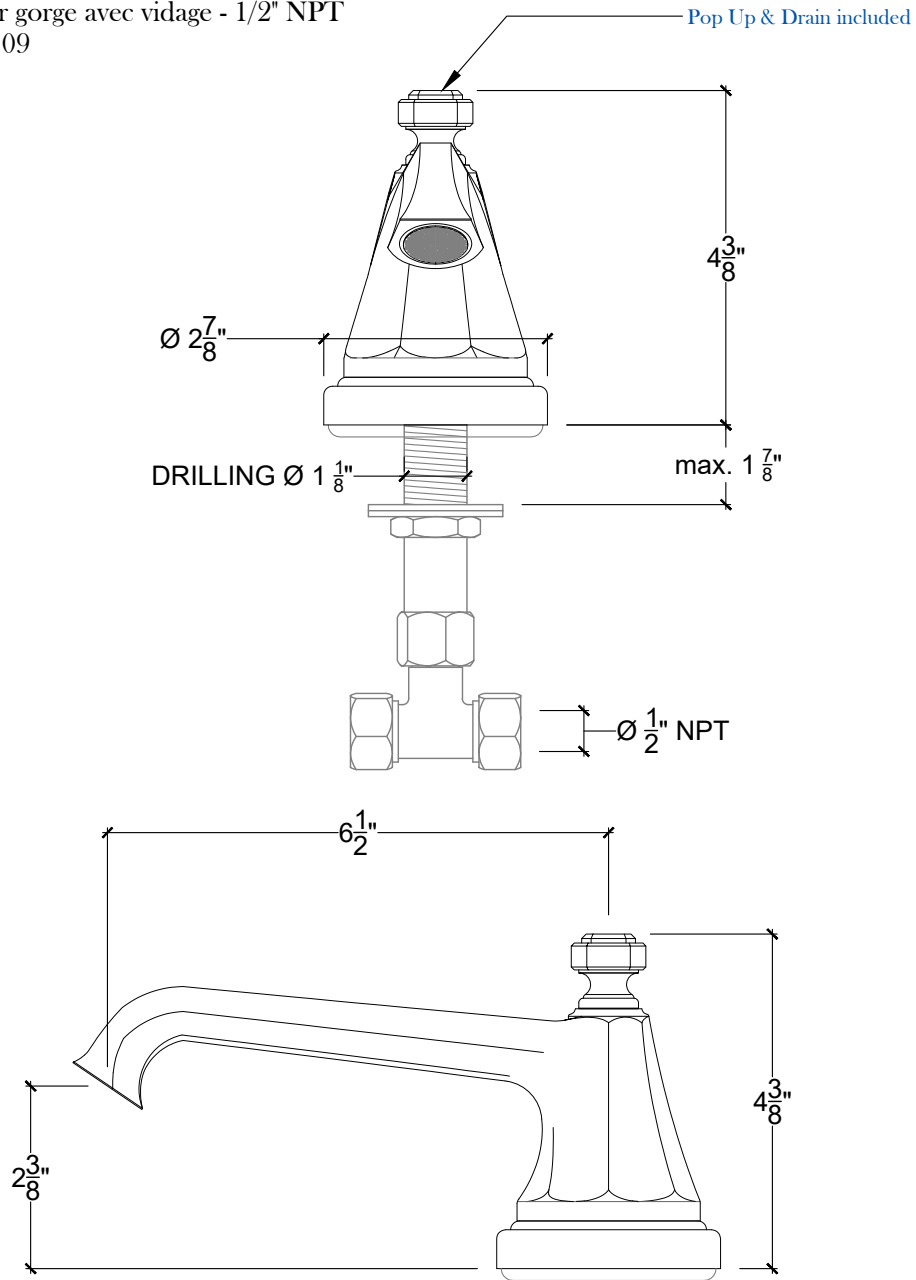

925

925 Deck Mount Spout- 1/2" NPT
Pop-Up & Drain Included
Bec lavabo sur gorge avec vidage - 1/2" NPT
Style# 12506109

Copyright © Compas 2010 www.compasstone.com

Product Support +1 310 854 3023

REVISED 11-29-2021

Technical Drawings are subject to change at Compas' discretion.