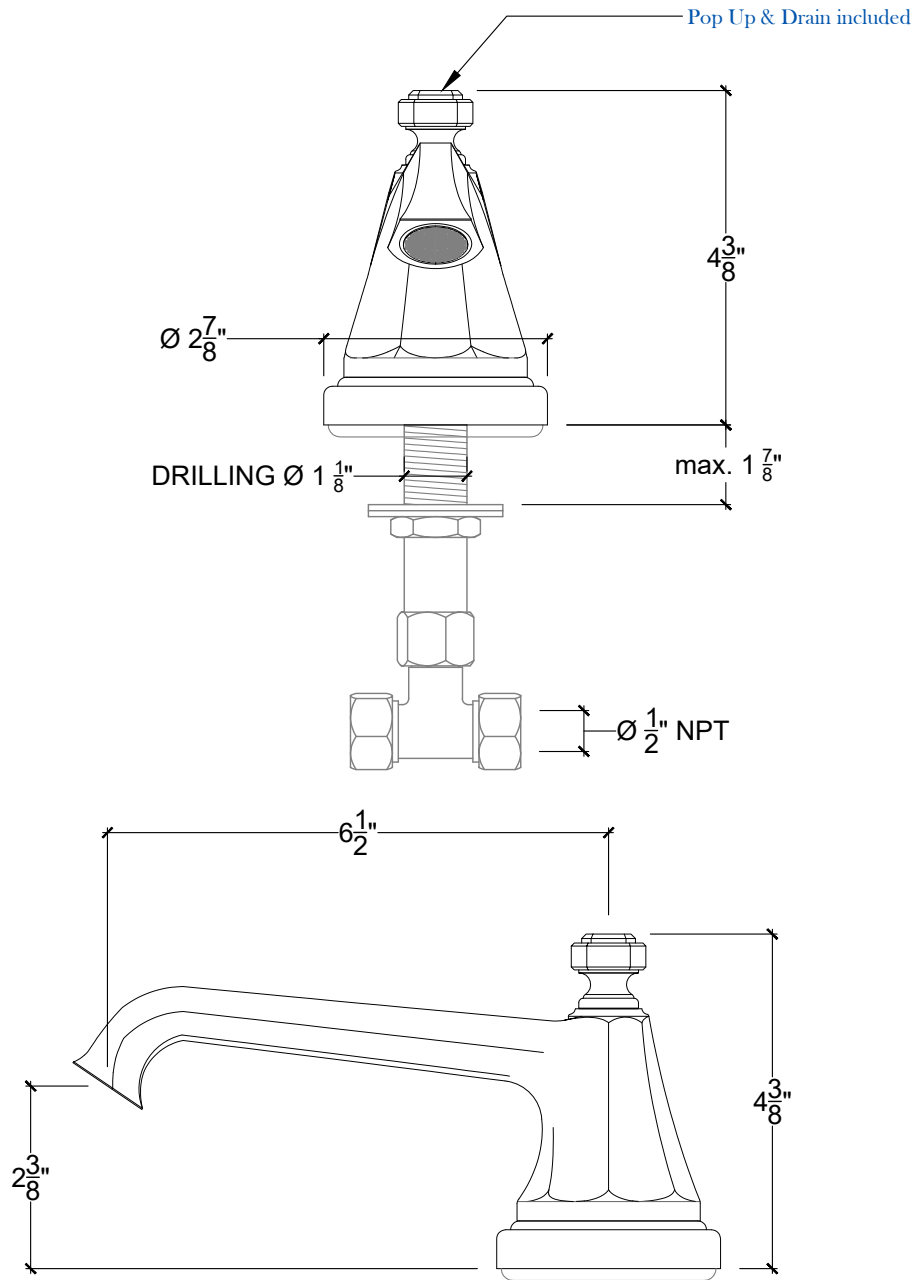

925

925 Deck Mounted Spout, Pop-Up & Drain included - 1/2" NPT

Montage sur plan - Bec verseur 925, tirette d'évacuation et Drain inclus - 1/2" NPT

Style# 12506109

Copyright © Compas 2010 www.compasstone.com