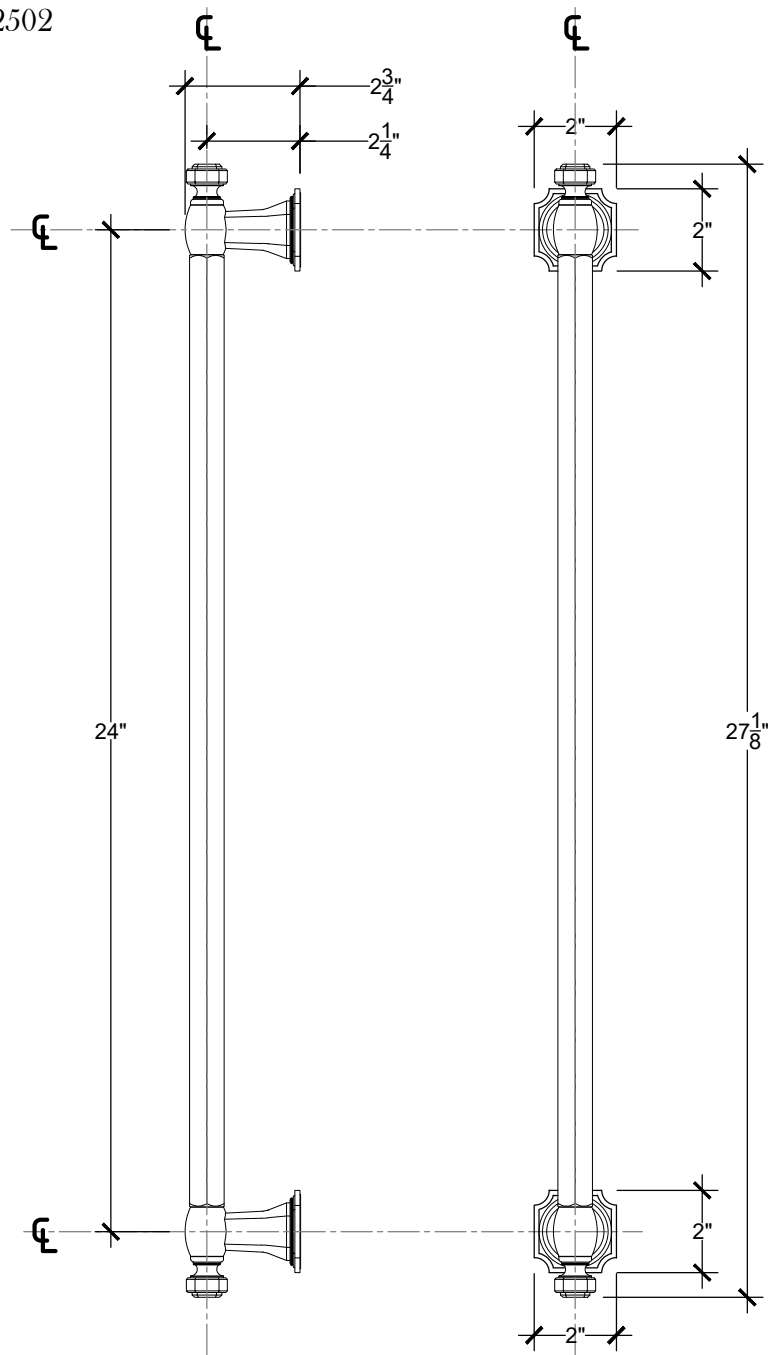

925

925 _ 24" Towel Bar

Ref # 12502502

Copyright © Compas 2010 www.compasstone.com

COMPAS

Revised 11-21-2021