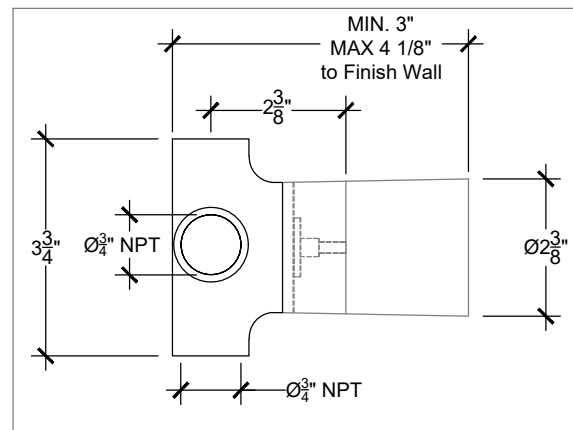

Copyright © Compas 2010 www.compassstone.com

COMPAS™

REVISED 03-11-2022