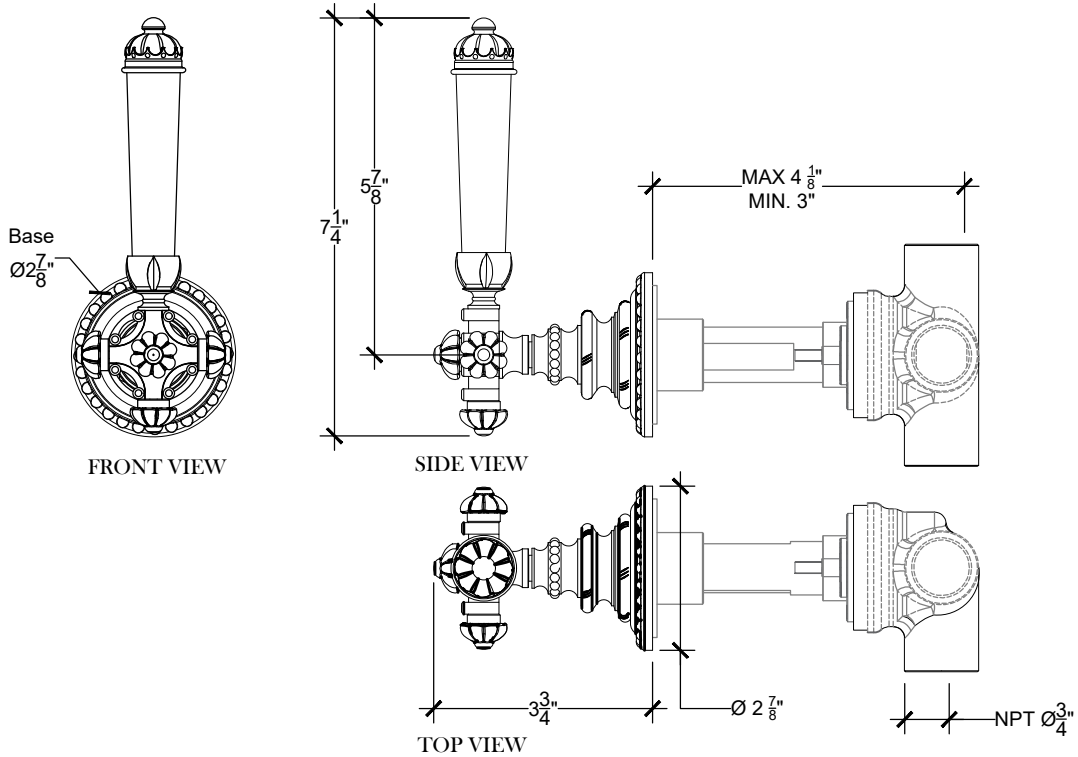

# SEGOVIA 3/4"

2 WAYS DIVERTER

Wall mounted 2-Ways Diverter - 3/4" NPT  
Système mural - Inverseur de douche - 3/4" NPT  
Ref # 08406602

**NOTE**  
2 ways diverter must be used in combination with a valve that has a volume control (ON | OFF) position.

1 way water supply  
2 ways out supplies to other components

Copyright © Compas 2010 www.compassstone.com

 COMPAS™

REVISED 03-11-2022

SEGOVIA  
SEGOVIA MIRAMARE  
LEVER HANDLE TYPOLOGY

ROCK CRYSTAL

MURANO GLASS

## BACK PLATE

Miramare back plate for Segovia deck and wall mounted lever handles  
Back plate accommodates 1/2" & 3/4" lever handles

Copyright © Compas 2010 www.compasstone.com