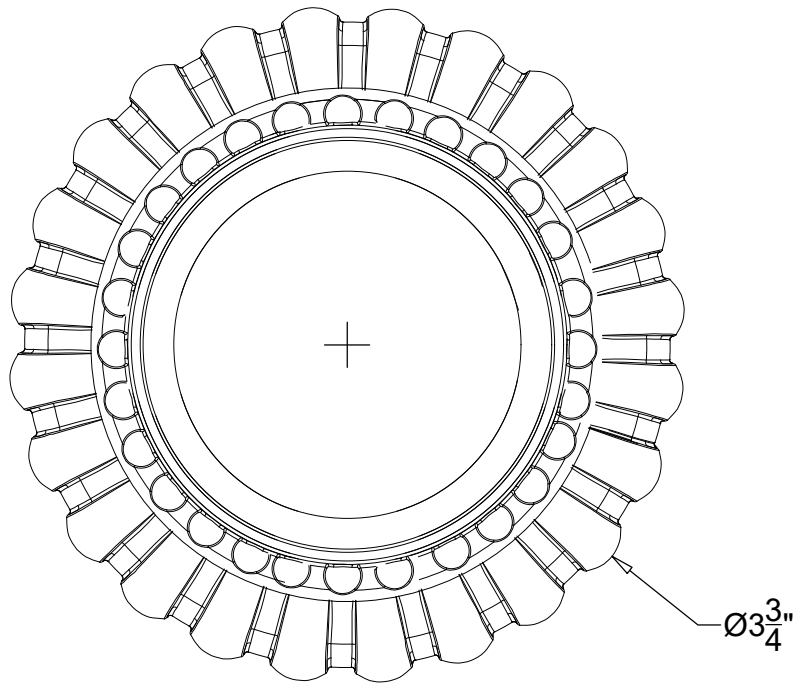

# SEGOVIA 3/4"

2 WAYS DIVERTER

Wall mounted 2-Ways Diverter - 3/4" NPT  
Système mural - Inverseur de douche - 3/4" NPT  
Ref # 08406602

**NOTE**  
2 ways diverter must be used in combination with a valve that has a volume control (ON | OFF) position.

1 way water supply  
2 ways out supplies to other components

Copyright © Compas 2010 www.compassstone.com

 COMPAS™

REVISED 03-11-2022

SEGOVIA  
SEGOVIA MIRAMARE  
LEVER HANDLE TYPOLOGY

ROCK CRYSTAL

MURANO GLASS

## BACK PLATE

Miramare back plate for Segovia deck and wall mounted lever handles  
Back plate accommodates 1/2" & 3/4" lever handles

Copyright © Compas 2010 www.compasstone.com