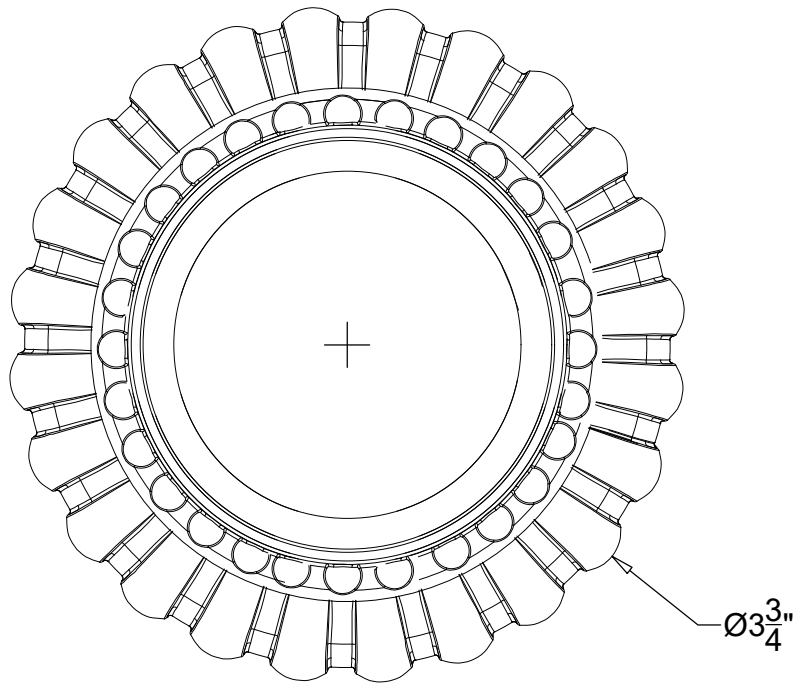

# SEGOVIA 3/4"

Wall mounted lever handle 3/4" NPT  
Right lever handle: Ref # 08406735  
Left lever handle: Ref # 08406736

Copyright © Compas 2010 www.compassstone.com

 COMPAS™

SEGOVIA  
SEGOVIA MIRAMARE  
LEVER HANDLE TYPOLOGY

## BACK PLATE

Miramare back plate for Segovia deck and wall mounted lever handles  
Back plate accommodates 1/2" & 3/4" lever handles

Copyright © Compass 2010 [www.compassstone.com](http://www.compassstone.com)