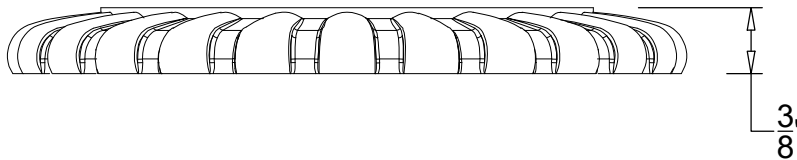

MIRAMARE

BACK PLATE

Miramare back plate for Segovia deck and wall mounted lever handles
Back plate accommodates 1/2" & 3/4" lever handles

Copyright © Compass 2010 www.compassstone.com