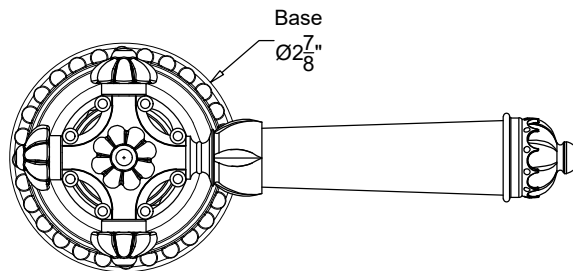

# SEGOVIA 3/4"

Wall mounted lever handle 3/4" NPT  
Right lever handle: Ref # 08406735  
Left lever handle: Ref # 08406736

Copyright © Compas 2010 www.compassstone.com

 COMPAS™

SEGOVIA  
SEGOVIA MIRAMARE  
LEVER HANDLE TYPOLOGY