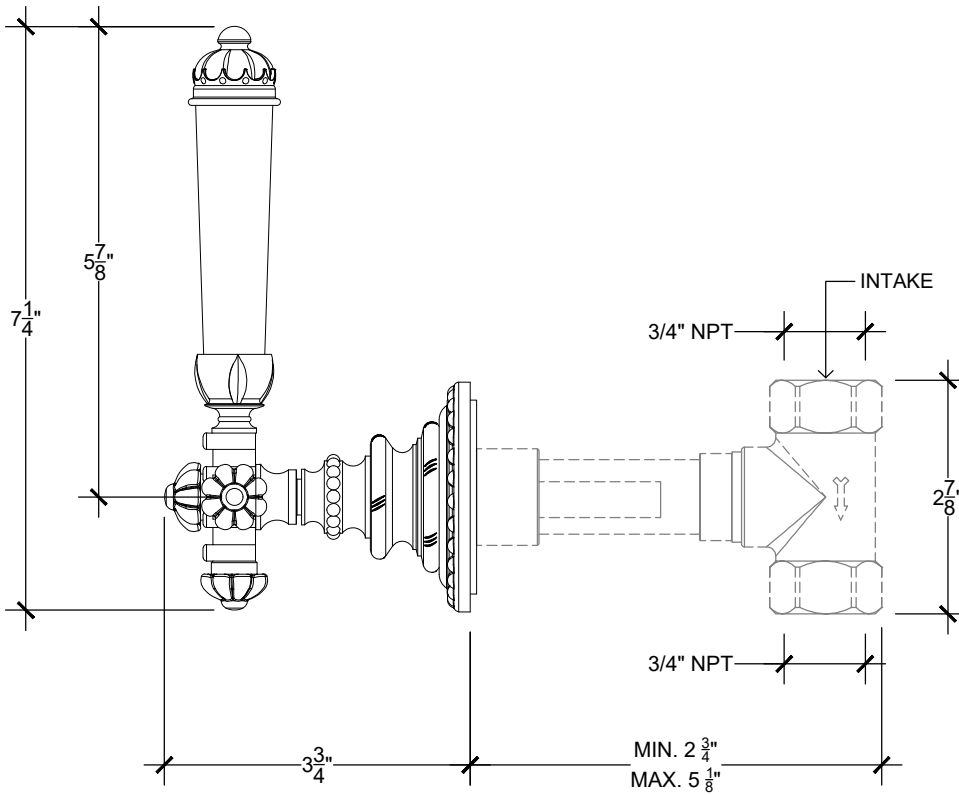

# SEGOVIA 3/4"

Wall mounted lever handle 3/4" NPT  
Right lever handle: Ref # 08406735  
Left lever handle: Ref # 08406736

Copyright © Compas 2010 www.compassstone.com

 COMPAS™

SEGOVIA  
SEGOVIA MIRAMARE  
LEVER HANDLE TYPOLOGY

## BACK PLATE

Miramare back plate for Segovia deck and wall mounted lever handles  
Back plate accommodates 1/2" & 3/4" lever handles

Copyright © Compass 2010 [www.compassstone.com](http://www.compassstone.com)