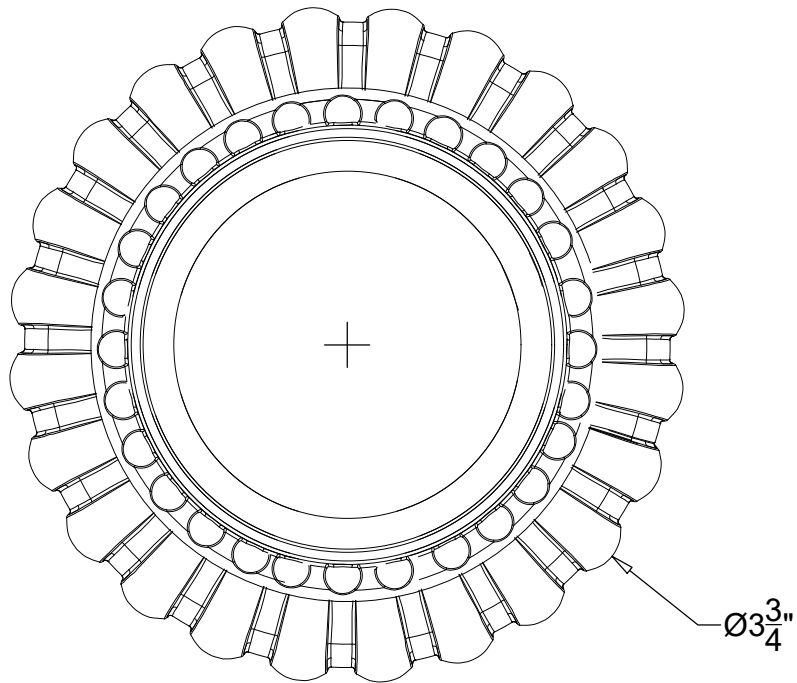

SEGOVIA 3/4"

Wall mounted lever for tub/shower - 3/4" NPT

Système mural - Levier Ségovia pour douche/baignoire - 3/4" NPT

Right lever: Ref # 08406735

Left lever: Ref # 08406736

Copyright © Compas 2010 www.compassstone.com

 COMPAS™

SEGOVIA
SEGOVIA MIRAMARE
LEVER HANDLE TYPOLOGY

ROCK CRYSTAL

MURANO GLASS

ALL METAL

Copyright © Compas 2010 www.compasstone.com

 COMPAS™

Revised 03-10-2022

MIRAMARE

BACK PLATE

Miramare back plate for Segovia deck and wall mounted lever handles
Back plate accommodates 1/2" & 3/4" lever handles

Copyright © Compas 2010 www.compasstone.com