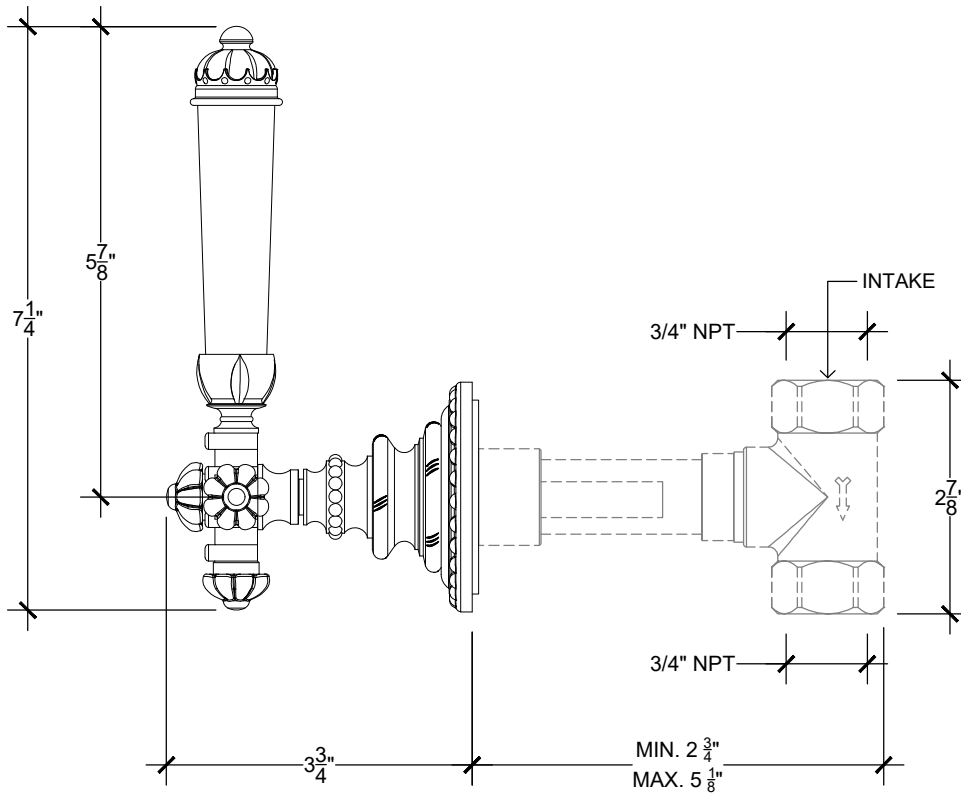

SEGOVIA 3/4"

Wall mounted lever for tub/shower - 3/4" NPT

Système mural - Levier Ségovia pour douche/baignoire - 3/4" NPT

Right lever: Ref # 08406735

Left lever: Ref # 08406736

Copyright © Compas 2010 www.compassstone.com

 COMPAS™

SEGOVIA
SEGOVIA MIRAMARE
LEVER HANDLE TYPOLOGY

ROCK CRYSTAL

MURANO GLASS

ALL METAL

Copyright © Compas 2010 www.compasstone.com

 COMPAS™

Revised 03-10-2022

MIRAMARE

BACK PLATE

Miramare back plate for Segovia deck and wall mounted lever handles
Back plate accommodates 1/2" & 3/4" lever handles

Copyright © Compas 2010 www.compasstone.com