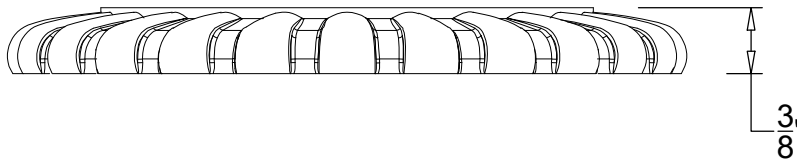

SEGOVIA 3/4"

Wall mounted lever for tub/shower - 3/4" NPT

Système mural - Levier Ségovia pour douche/baignoire - 3/4" NPT

Right lever: Ref # 08406735

Left lever: Ref # 08406736

Copyright © Compas 2010 www.compassstone.com

MIRAMARE

BACK PLATE

Miramare back plate for Segovia deck and wall mounted lever handles
Back plate accommodates 1/2" & 3/4" lever handles

Copyright © Compas 2010 www.compasstone.com