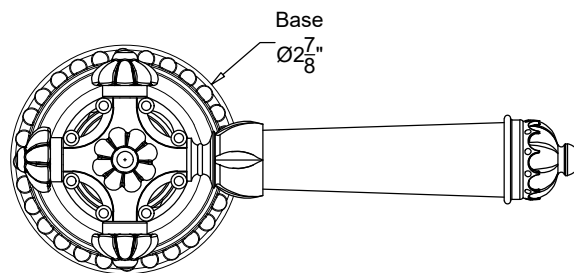

SEGOVIA 3/4"

Wall mounted lever for tub/shower - 3/4" NPT

Système mural - Levier Ségovia pour douche/baignoire - 3/4" NPT

Right lever: Ref # 08406735

Left lever: Ref # 08406736

Copyright © Compas 2010 www.compassstone.com

 COMPAS™

SEGOVIA
SEGOVIA MIRAMARE
LEVER HANDLE TYPOLOGY

ROCK CRYSTAL

MURANO GLASS

ALL METAL

Copyright © Compas 2010 www.compasstone.com

 COMPAS™

Revised 03-10-2022

MIRAMARE

BACK PLATE

Miramare back plate for Segovia deck and wall mounted lever handles
Back plate accommodates 1/2" & 3/4" lever handles

Copyright © Compas 2010 www.compasstone.com