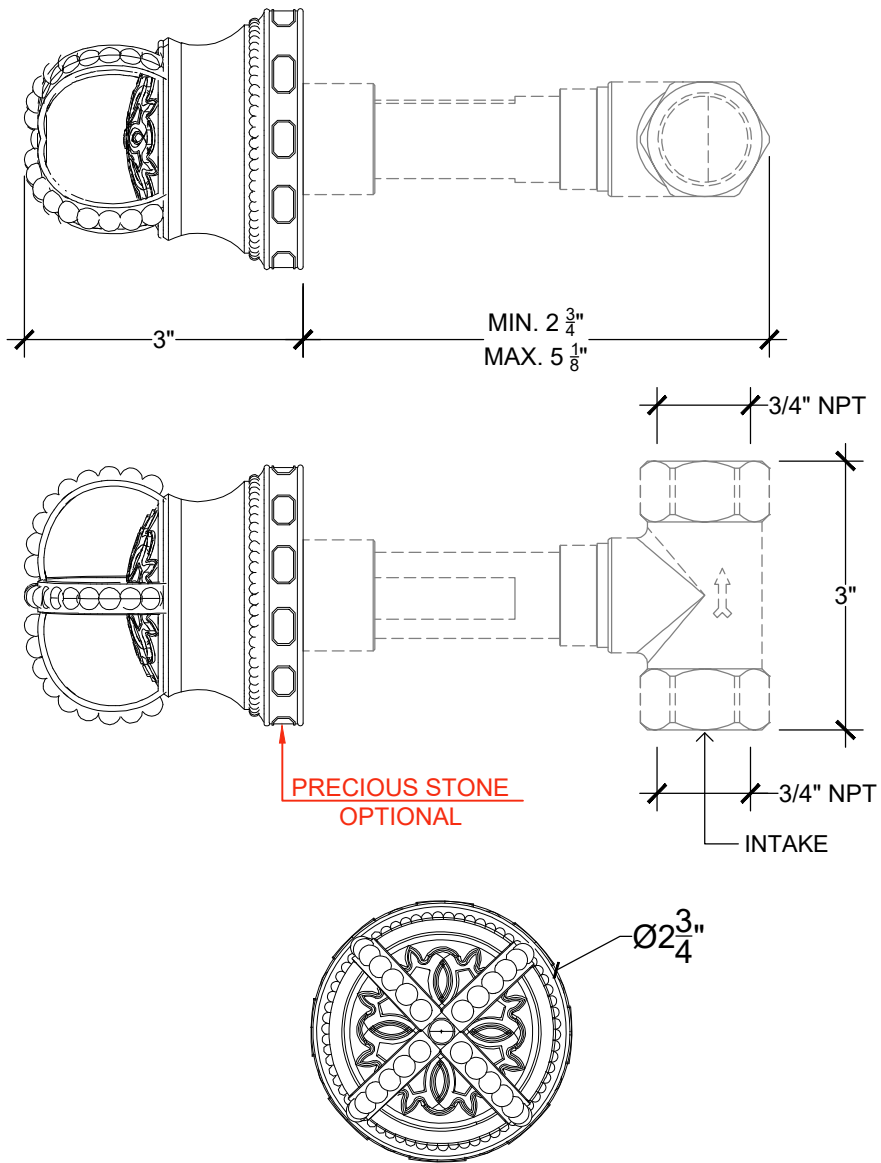

# MARGOT 3/4"

Wall mounted handle 3/4" NPT  
Ref # 012006735

Copyright © Compas 2010 www.compasstone.com

 COMPAS™

Revised 03-14-2022