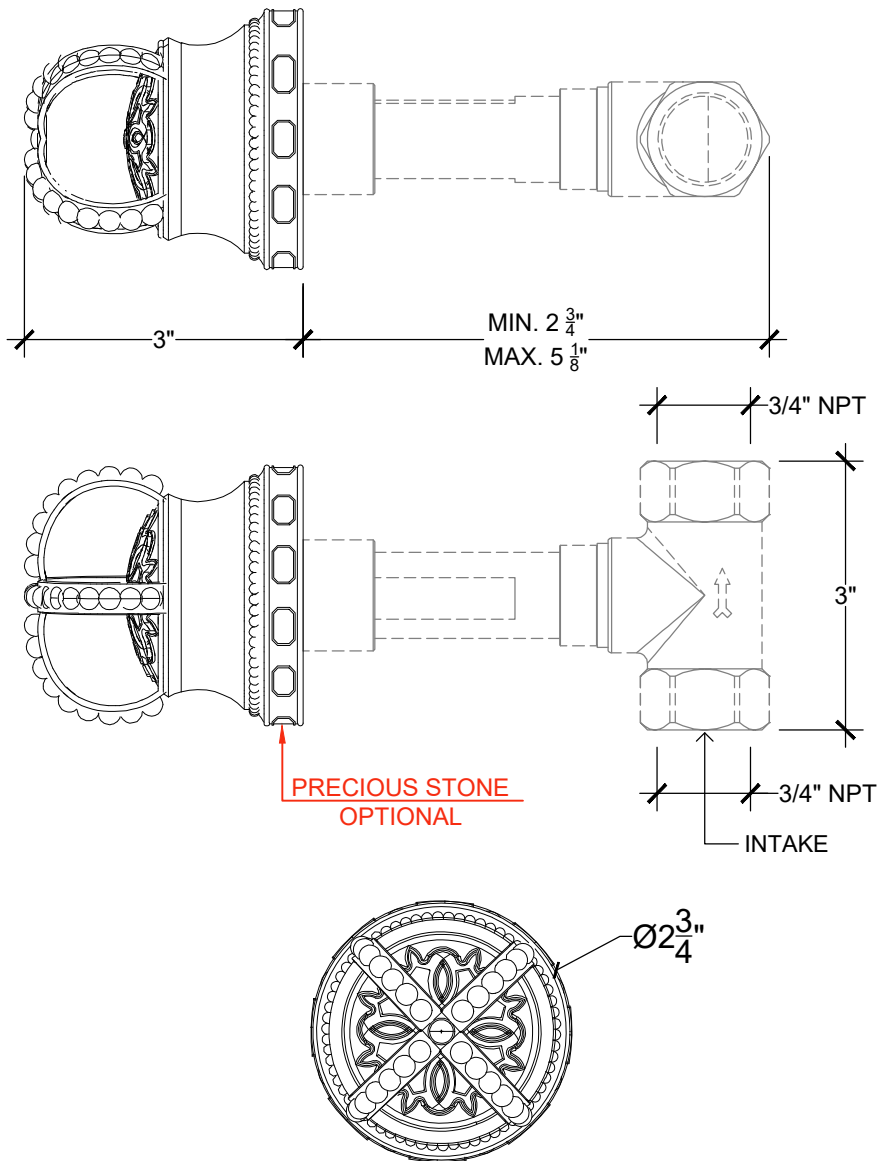

MARGOT 3/4"

Wall mounted handle for tub/shower - 3/4" NPT

Système mural - Levier Margot pour douche/baignoire - 3/4" NPT

Ref # 12006735

Copyright © Compas 2010 www.compassstone.com

 COMPAS™