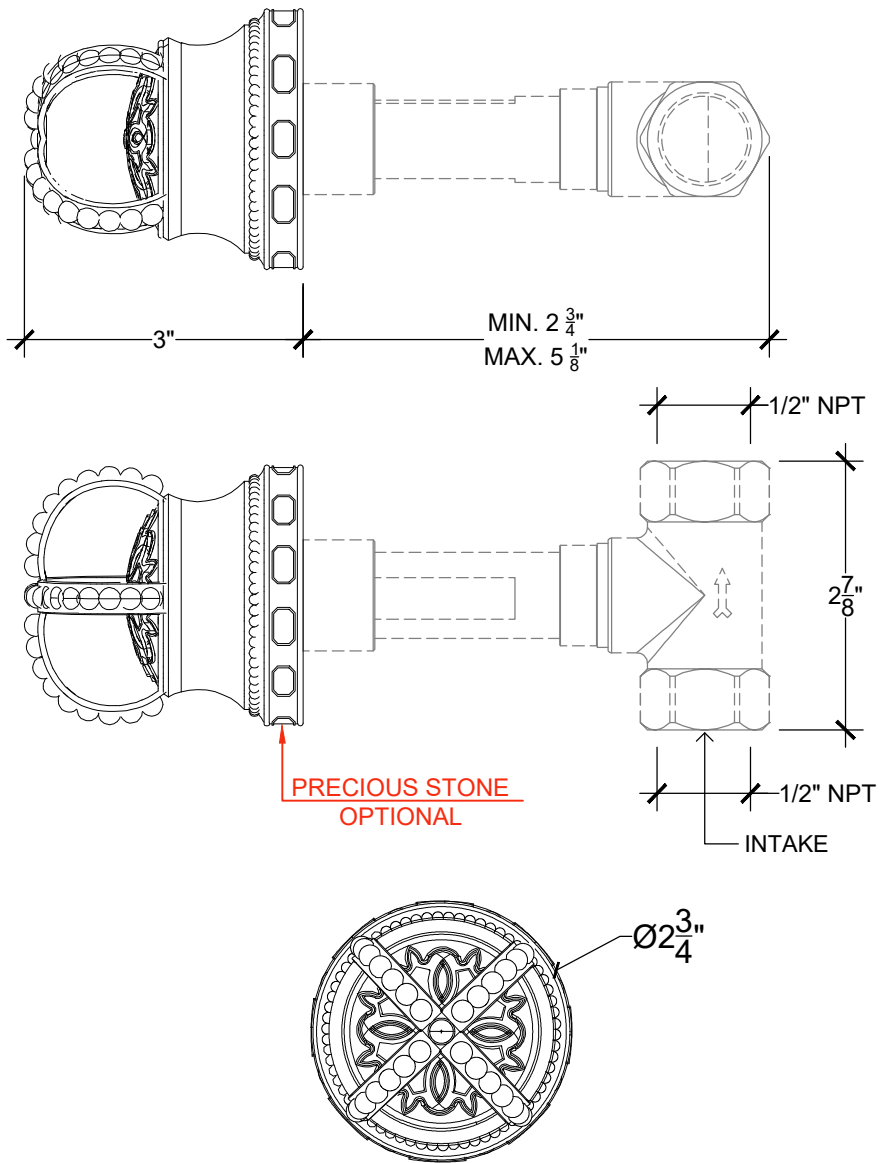

# MARGOT 1/2"

Wall mounted handle 1/2" NPT  
Ref # 012006730

Copyright © Compas 2010 www.compassstone.com

 COMPAS™

Revised 03-14-2022