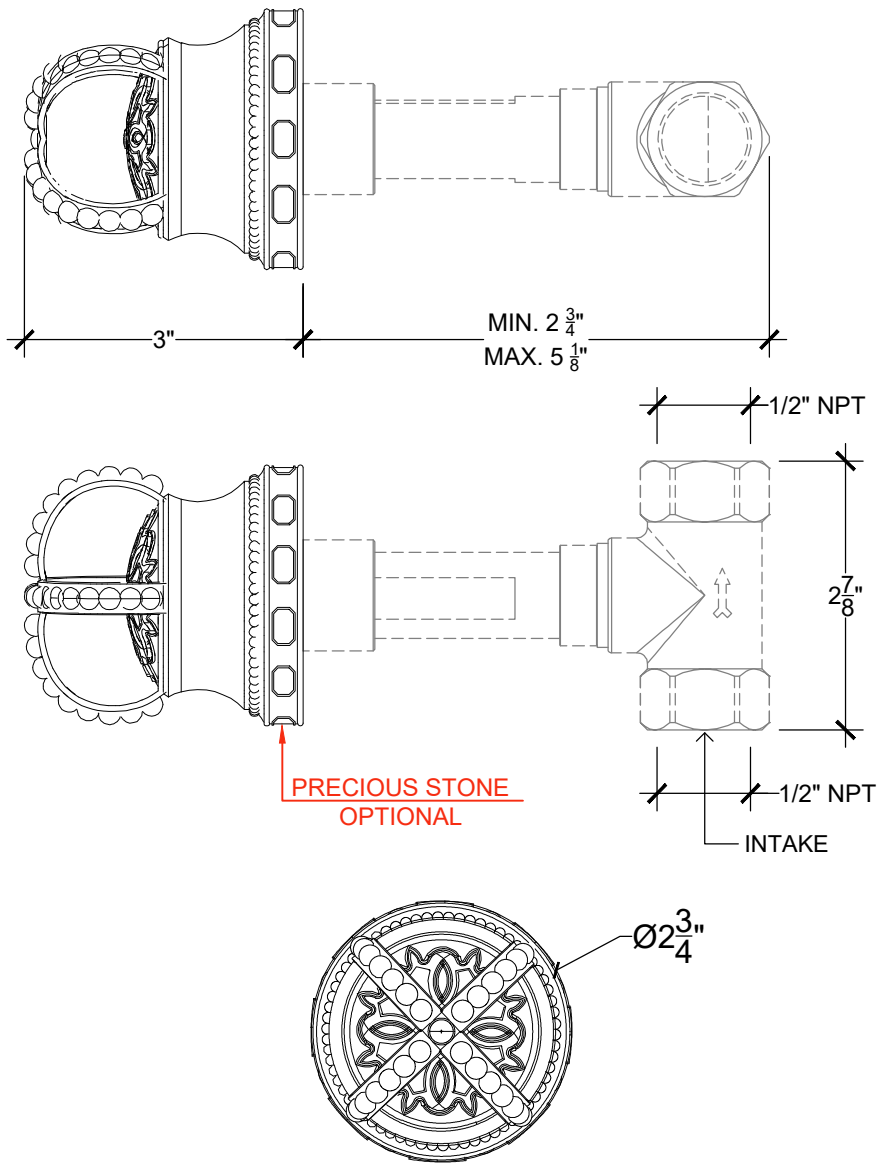

MARGOT 1/2"

Wall mounted handle 1/2" NPT

Système mural - Levier Margot - 1/2" NPT

Ref # 12006730

Copyright © Compas 2010 www.compasstone.com

 COMPAS™