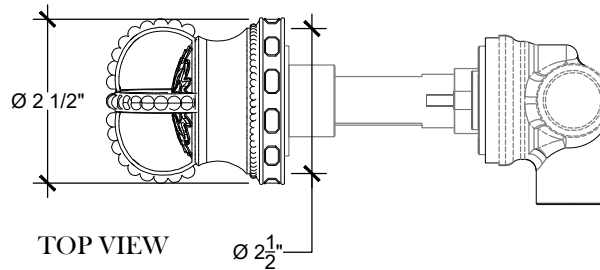

MARGOT

Wall mounted Margot 2-Ways Diverter - 3/4" NPT
Système mural - Inverseur de douche - 3/4" NPT
Ref # 12006602

FRONT VIEW

SIDE VIEW

TOP VIEW

NOTE
2 ways diverter must be used in
combination with a valve that has a volume
control
(ON | OFF) position.

1 way water supply
2 ways out supplies to other components

Copyright © Compas 2010 www.compassstone.com

 **COMPAS™**

REVISED 01-03-2022