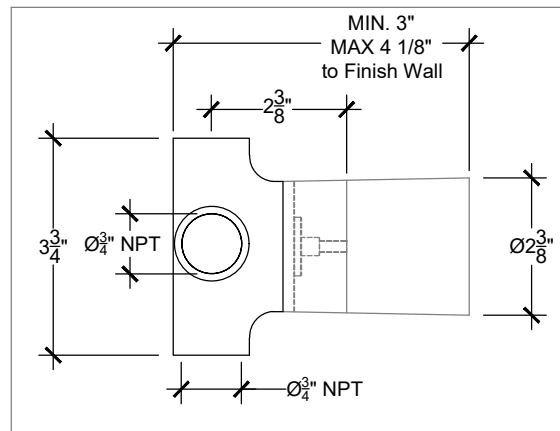

MARGOT

Wall mounted Margot 2-Ways Diverter - 3/4" NPT
Système mural - Inverseur de douche - 3/4" NPT
Ref # 12006602

FRONT VIEW

SIDE VIEW

TOP VIEW

NOTE
2 ways diverter must be used in
combination with a valve that has a volume
control
(ON | OFF) position.

1 way water supply
2 ways out supplies to other components

Copyright © Compas 2010 www.compassstone.com

 **COMPAS™**

REVISED 01-03-2022