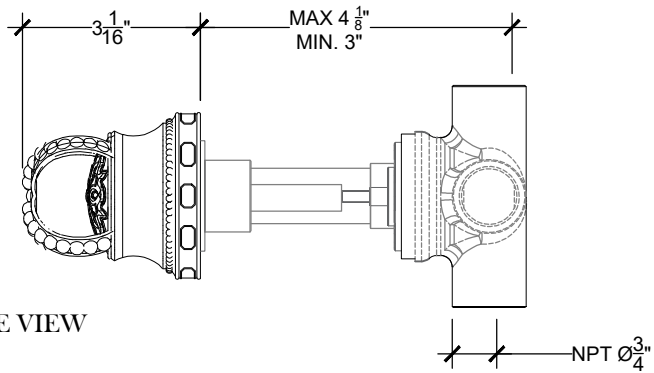

MARGOT

Wall mounted Margot 2-Ways Diverter - 3/4" NPT
Système mural - Inverseur de douche - 3/4" NPT
Ref # 12006602

FRONT VIEW

SIDE VIEW

TOP VIEW

NOTE
2 ways diverter must be used in
combination with a valve that has a volume
control
(ON | OFF) position.

1 way water supply
2 ways out supplies to other components

Copyright © Compas 2010 www.compassstone.com

 **COMPAS™**

REVISED 01-03-2022